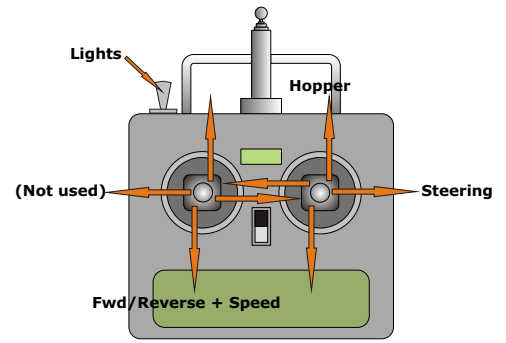

Spektrum DX5E Tx shown. All servo reversing switches to "NOR" position

Note- No steering is available in reverse