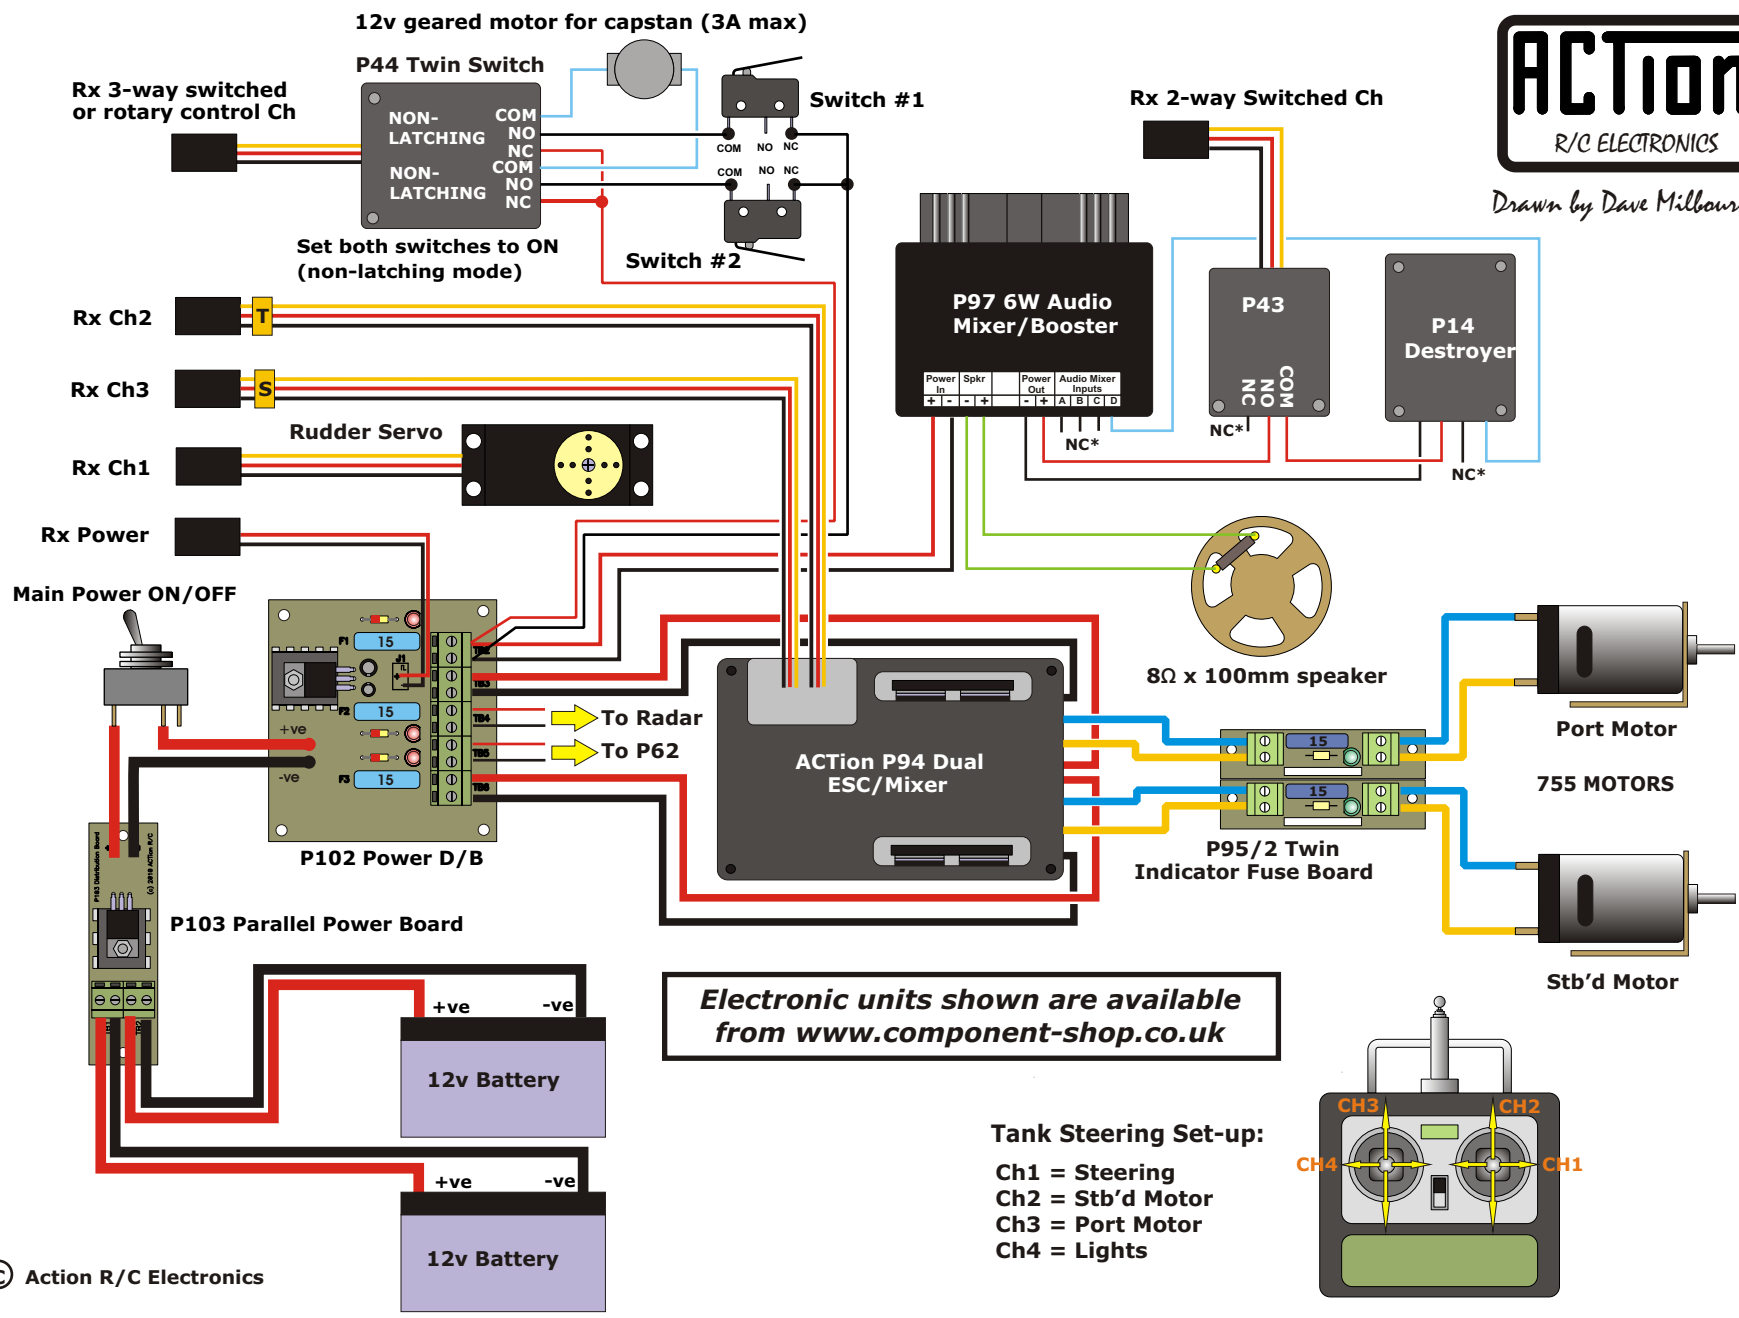

INSTALLATION OF ACTION ELECTRONICS IN "USS TICONDEROGA" 1/96 FOR MR ANDREW DONALD (1)

Drawn by Dave Milbourn

Electronic units shown are available from www.component-shop.co.uk

Tank Steering Set-up:
 Ch1 = Steering
 Ch2 = Stb'd Motor
 Ch3 = Port Motor
 Ch4 = Lights