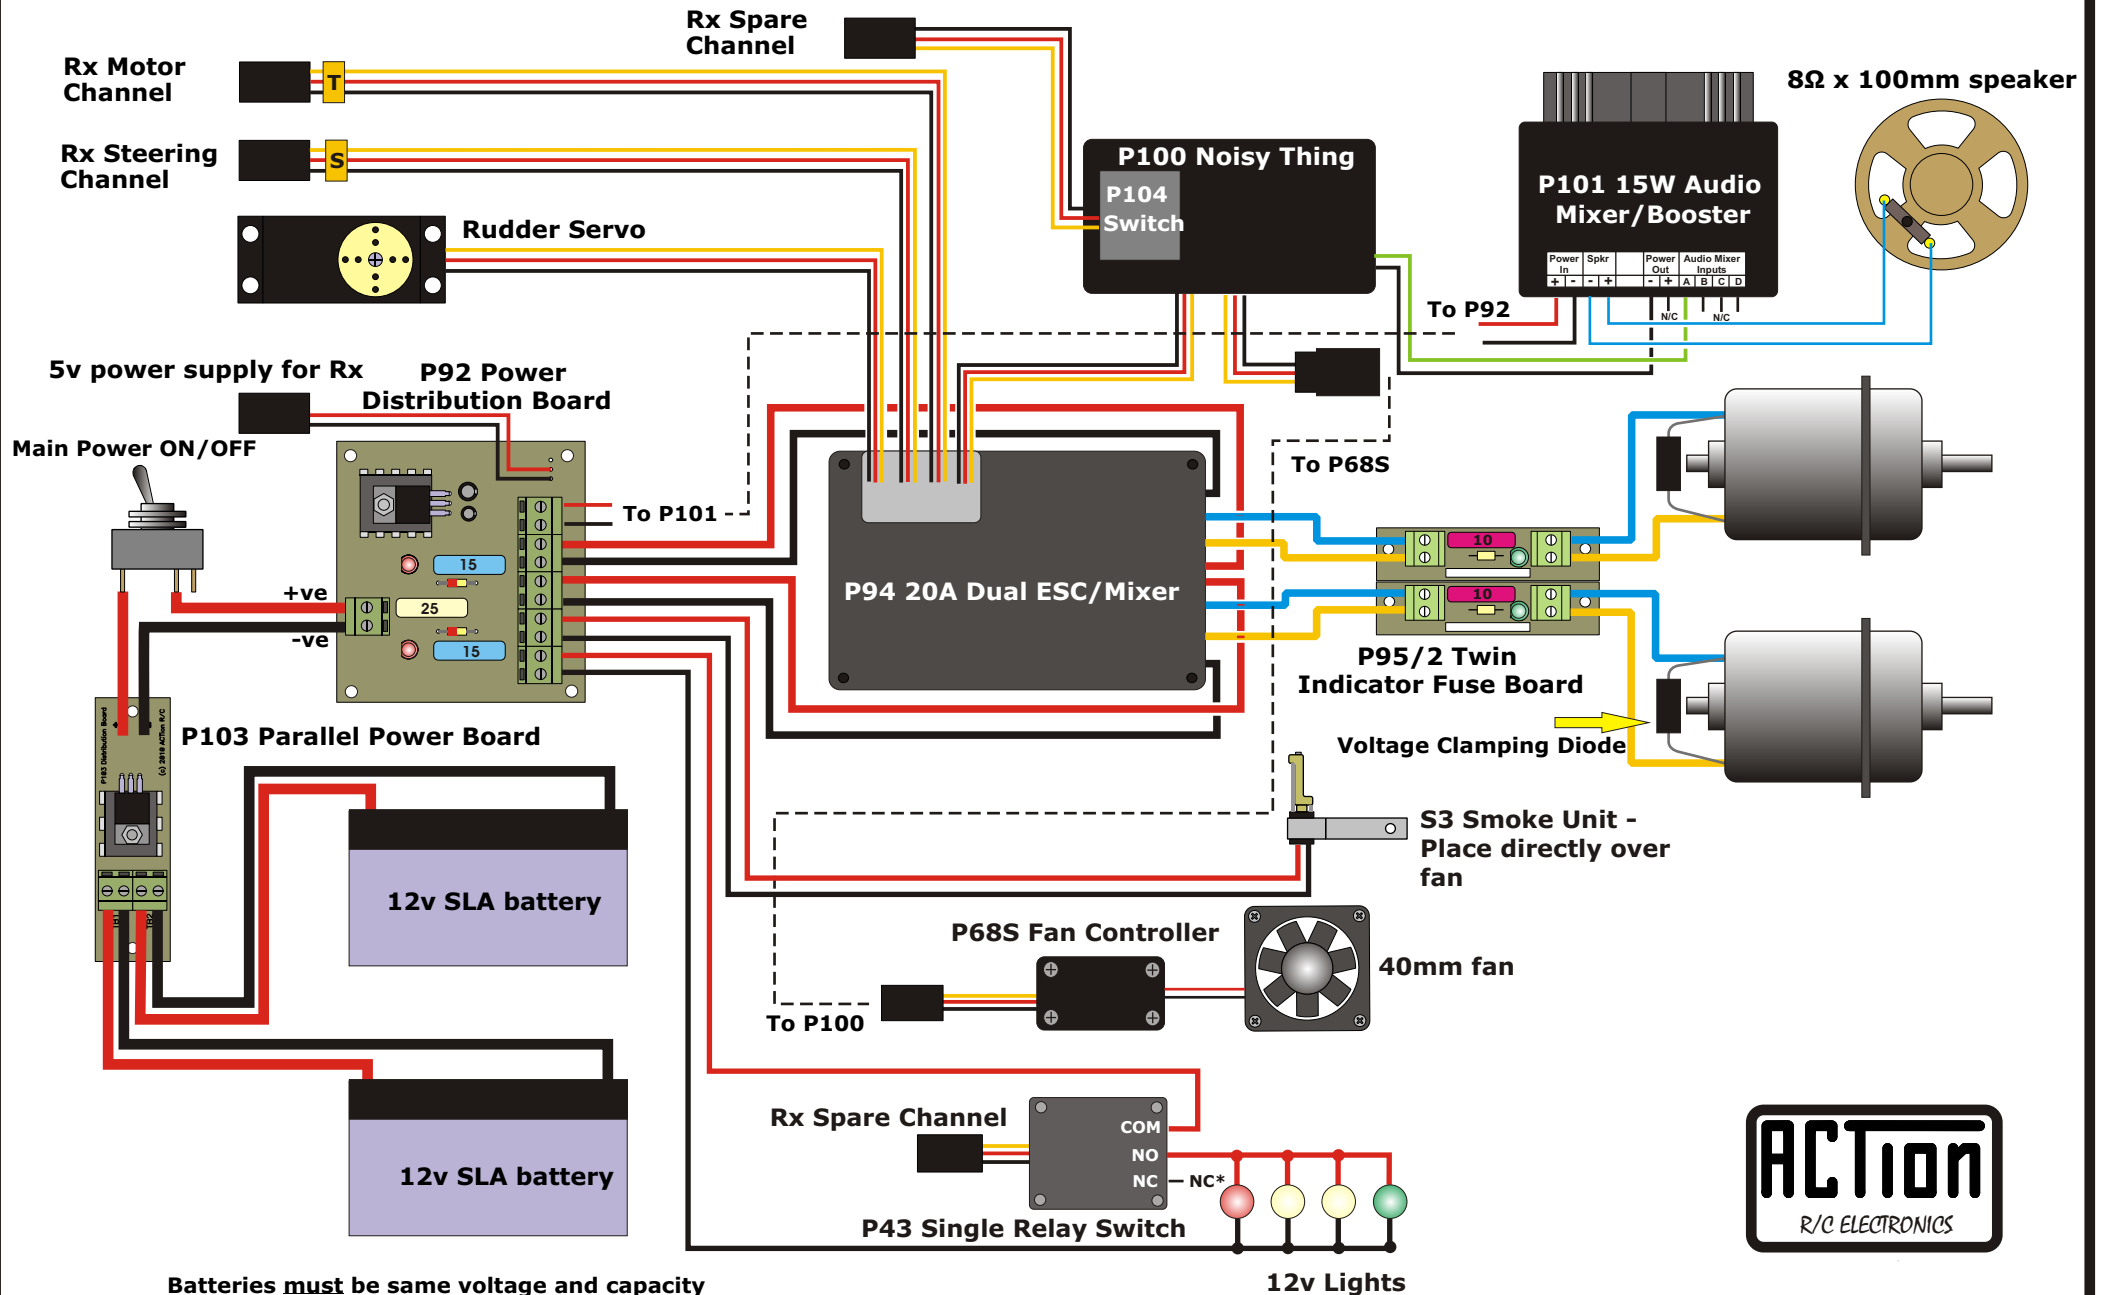

SUGGESTED INSTALLATION OF ACTION UNITS IN LADY WOOGIES FOR Mr Keith Page-Sharp

Batteries must be same voltage and capacity

12v Lights