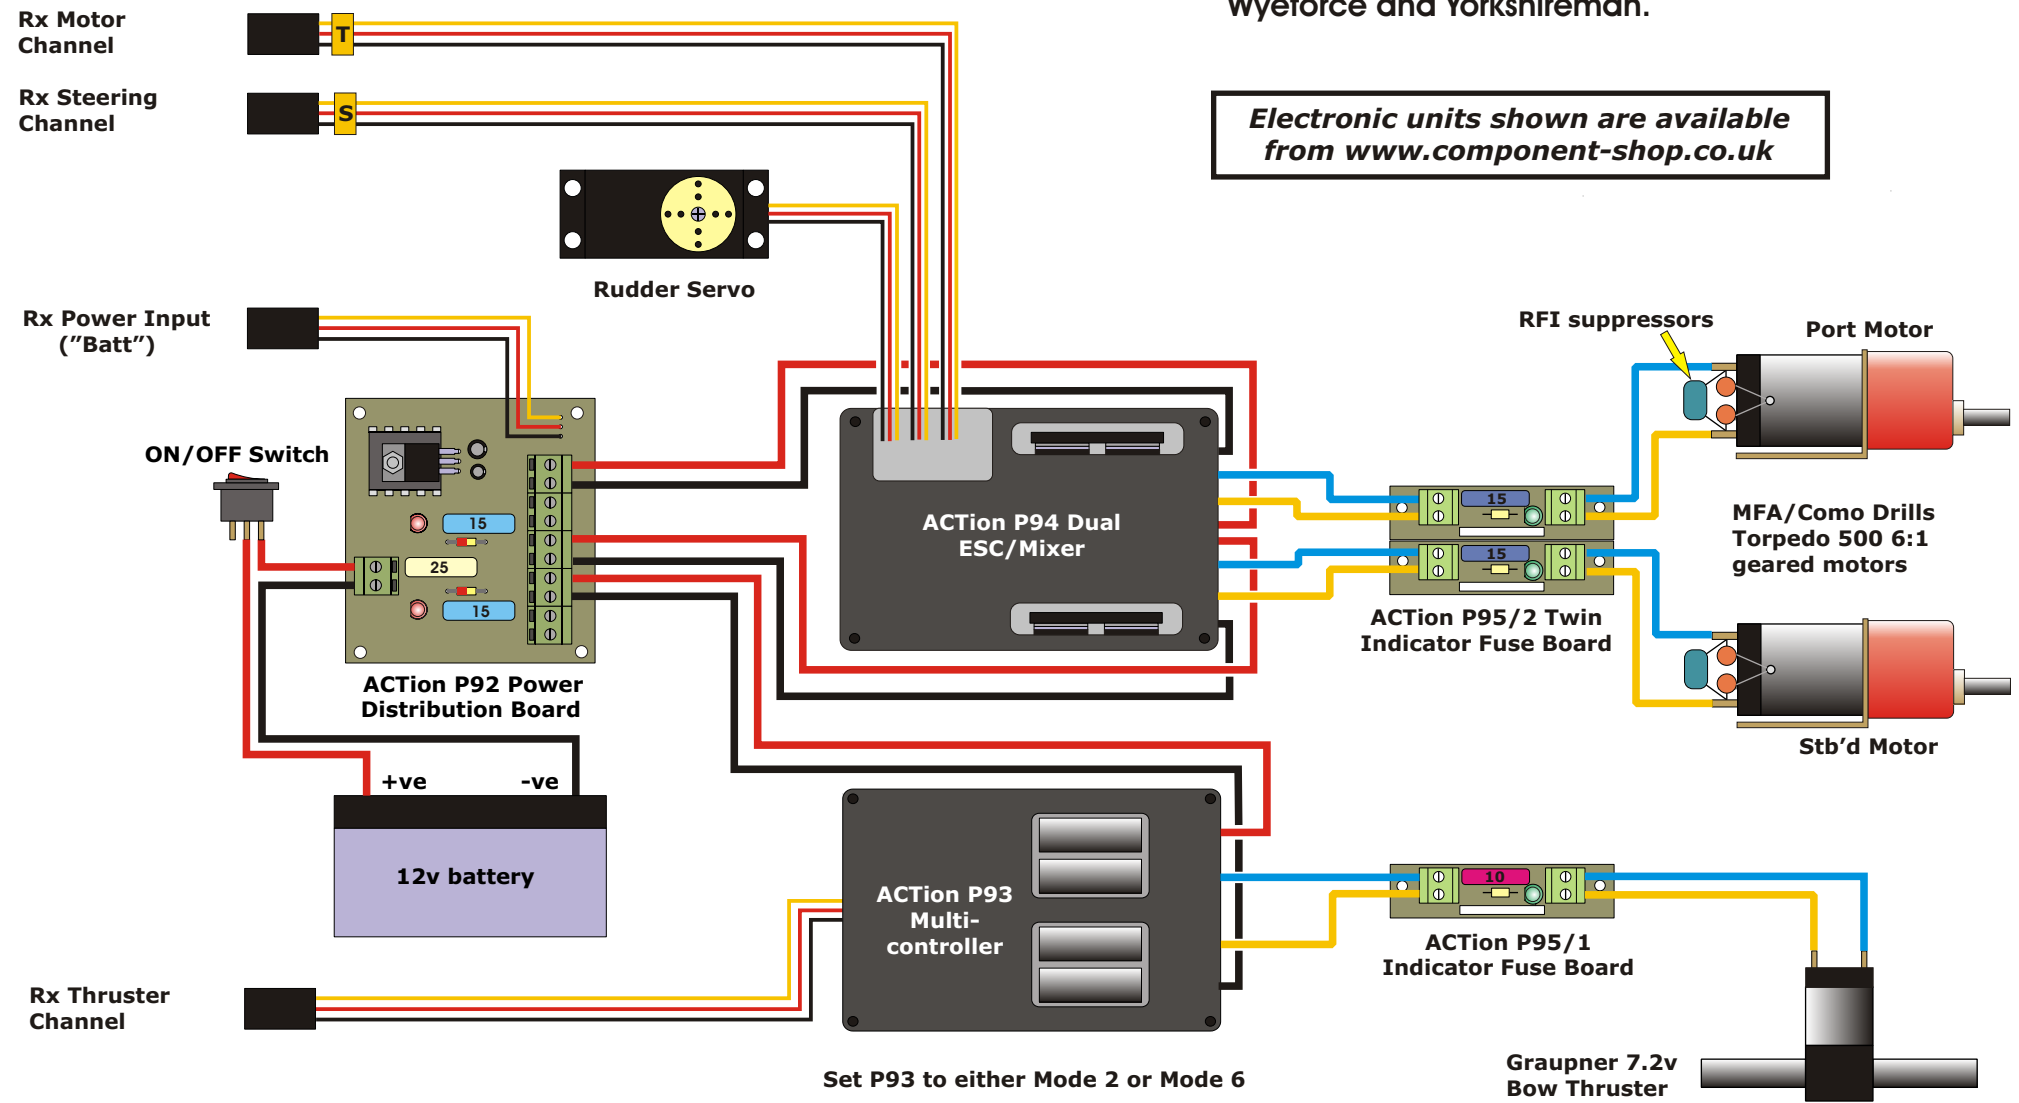

# SUGGESTED INSTALLATION OF ACTION ELECTRONICS IN MODEL SLIPWAY "DUTCH COURAGE" TUG

This installation is also suitable for Tsekoa, Al Khubar, Wyeforce and Yorkshireman.

Electronic units shown are available from [www.component-shop.co.uk](http://www.component-shop.co.uk)

Set P93 to either Mode 2 or Mode 6

Graupner 7.2v Bow Thruster

Drawn by Dave Milbourn