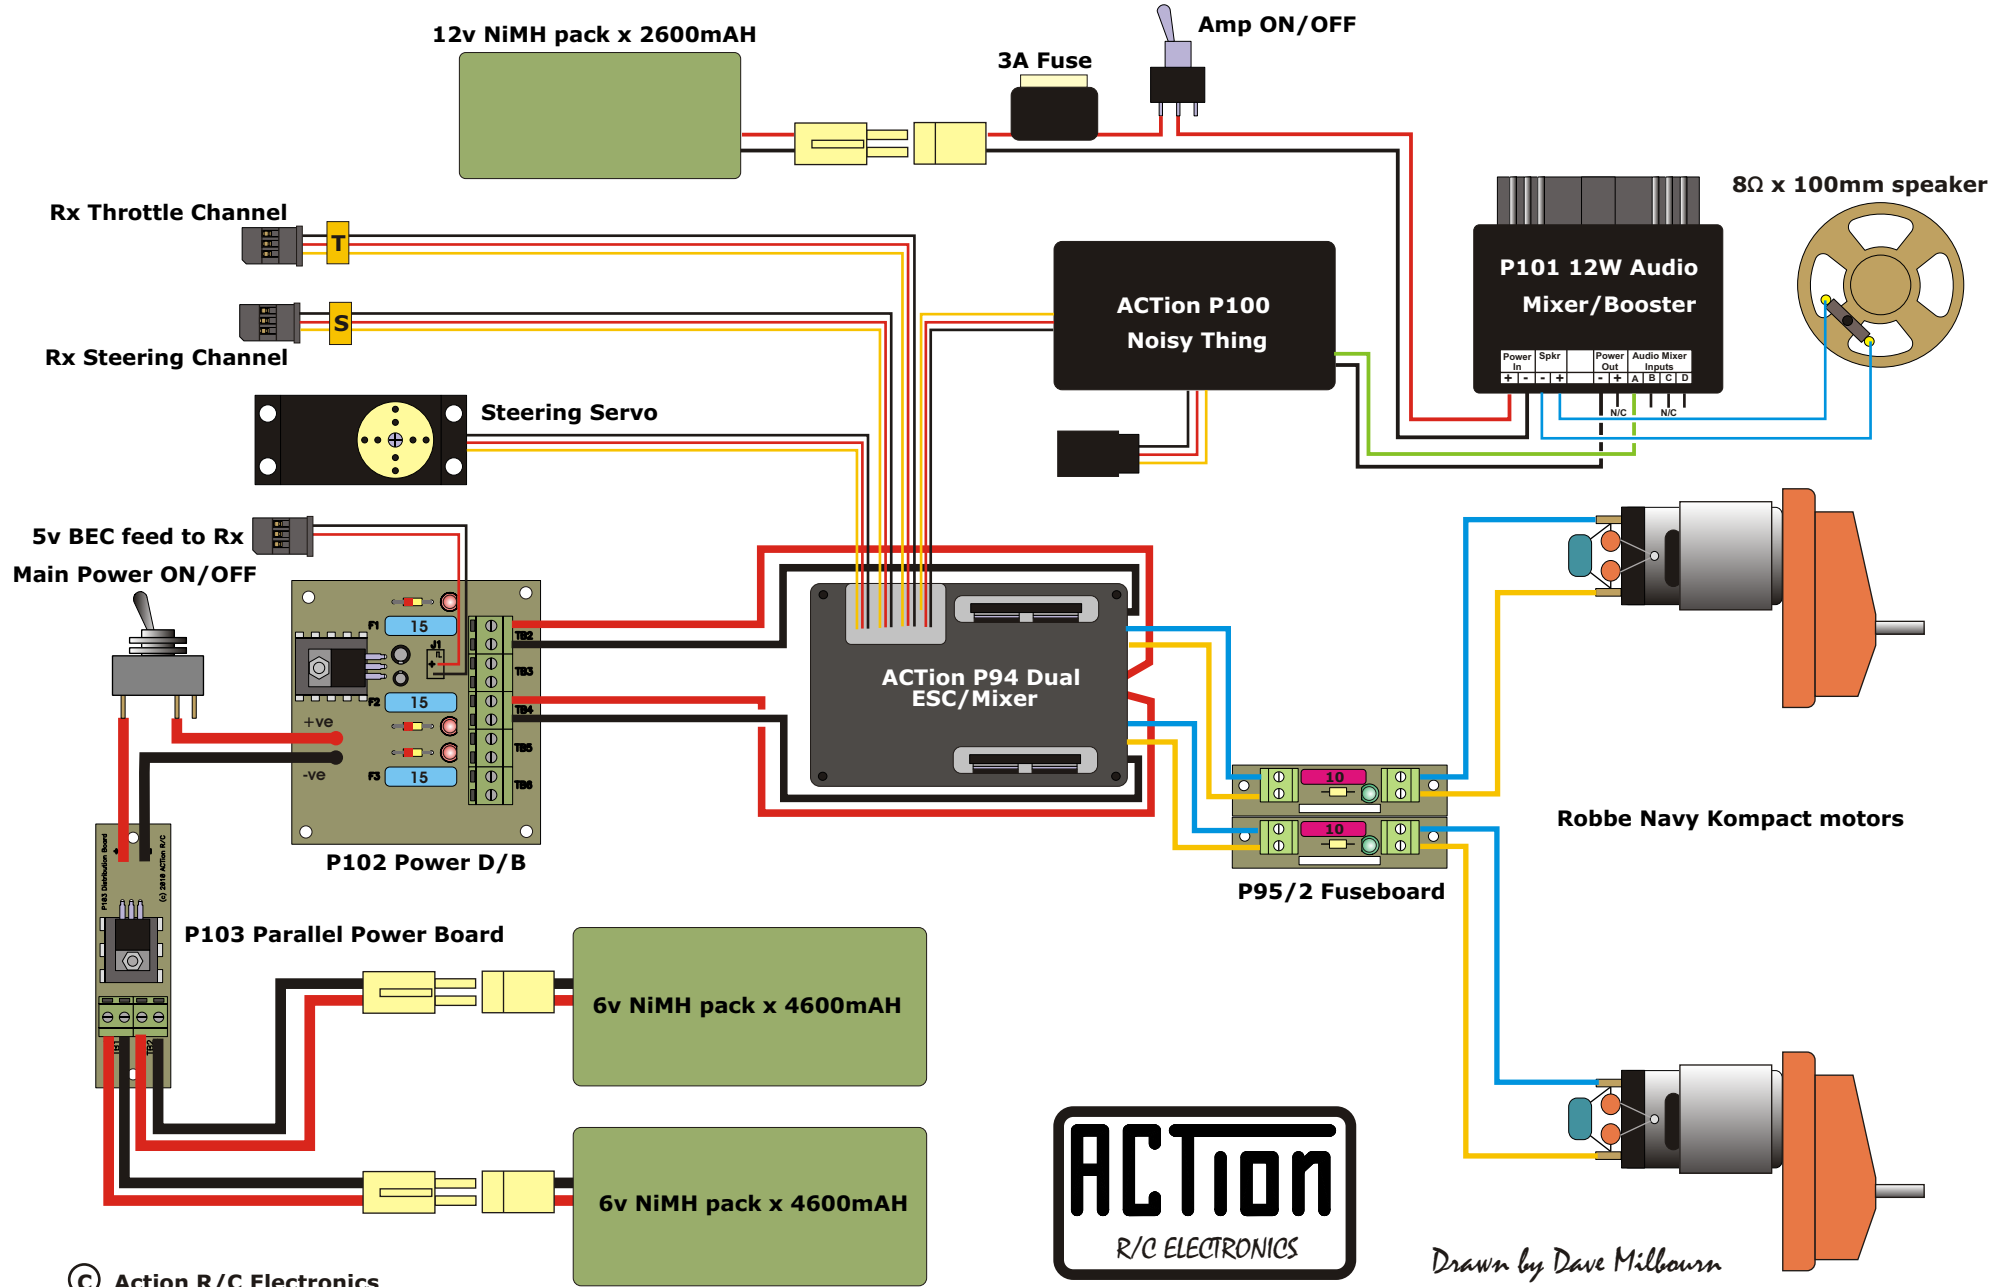

SUGGESTED INSTALLATION OF ACTION ELECTRONICS IN ROBBE "DUSSELDORF" FOR MR GRAHAM LEE

Drawn by Dave Millbourn