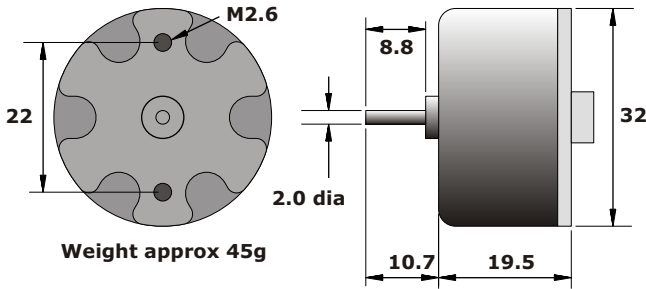

ELECTRIC MOTORS (1)

Weight approx 22g
M7 Micro Cassette Motor (Mabuchi RF-300C)

Weight approx 45g
M5 Cassette Motor (Mabuchi RF-500TB)

260

260 MOTOR

WEIGHT APPROX 28g

Weight approx 42g
M3 Mabuchi 280 Motor

280

Weight approx 70g
MFA RE 385