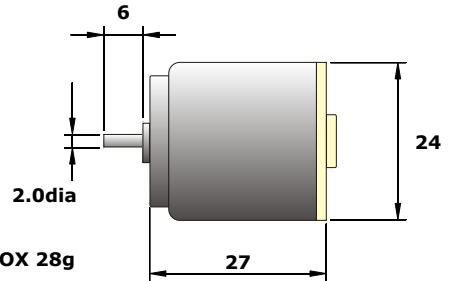

ELECTRIC MOTORS (1)

Weight approx 22g
M7 Micro Cassette Motor (Mabuchi RF-300C)

Weight approx 45g
M5 Cassette Motor (Mabuchi RF-500TB)

260

260 MOTOR

WEIGHT APPROX 28g

Weight approx 42g
M3 Mabuchi 280 Motor

280

Weight approx 70g
MFA RE 385