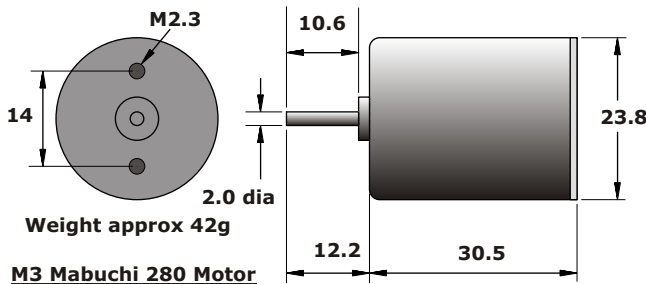

ELECTRIC MOTORS (1)

Weight approx 22g
M7 Micro Cassette Motor (Mabuchi RF-300C)

Weight approx 45g
M5 Cassette Motor (Mabuchi RF-500TB)

260

260 MOTOR

WEIGHT APPROX 28g

Weight approx 42g
M3 Mabuchi 280 Motor

280

Weight approx 70g
MFA RE 385