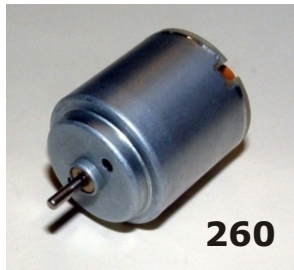

ELECTRIC MOTORS (1)

Weight approx 22g
M7 Micro Cassette Motor (Mabuchi RF-300C)

Weight approx 45g
M5 Cassette Motor (Mabuchi RF-500TB)

260

260 MOTOR

WEIGHT APPROX 28g

Weight approx 42g
M3 Mabuchi 280 Motor

280

Weight approx 70g
MFA RE 385