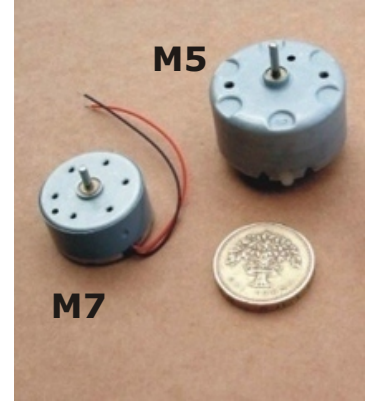

ELECTRIC MOTORS (1)

Weight approx 22g
M7 Micro Cassette Motor (Mabuchi RF-300C)

Weight approx 45g
M5 Cassette Motor (Mabuchi RF-500TB)

260

260 MOTOR

WEIGHT APPROX 28g

Weight approx 42g
M3 Mabuchi 280 Motor

280

Weight approx 70g
MFA RE 385