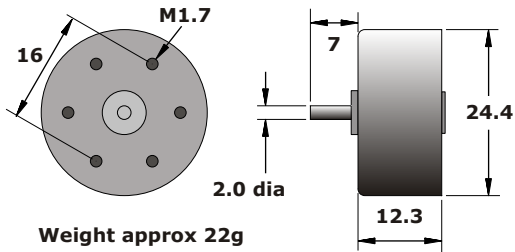

ELECTRIC MOTORS (1)

Weight approx 22g
M7 Micro Cassette Motor (Mabuchi RF-300C)

Weight approx 45g
M5 Cassette Motor (Mabuchi RF-500TB)

260

260 MOTOR

WEIGHT APPROX 28g

Weight approx 42g
M3 Mabuchi 280 Motor

280

Weight approx 70g
MFA RE 385