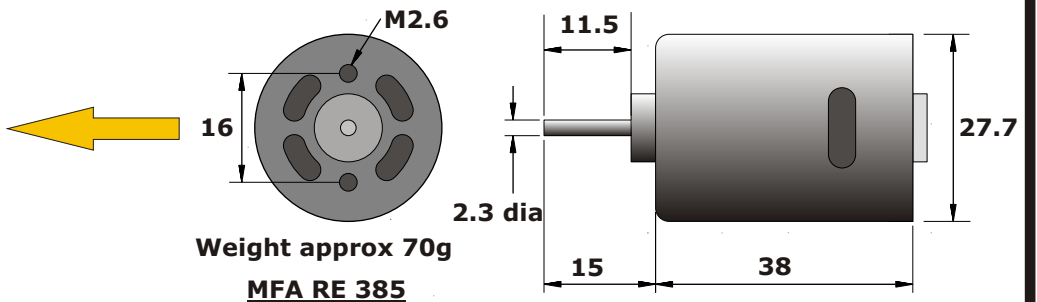

ELECTRIC MOTORS (1)

Weight approx 22g
M7 Micro Cassette Motor (Mabuchi RF-300C)

Weight approx 45g
M5 Cassette Motor (Mabuchi RF-500TB)

260

260 MOTOR

WEIGHT APPROX 28g

Weight approx 42g
M3 Mabuchi 280 Motor

280