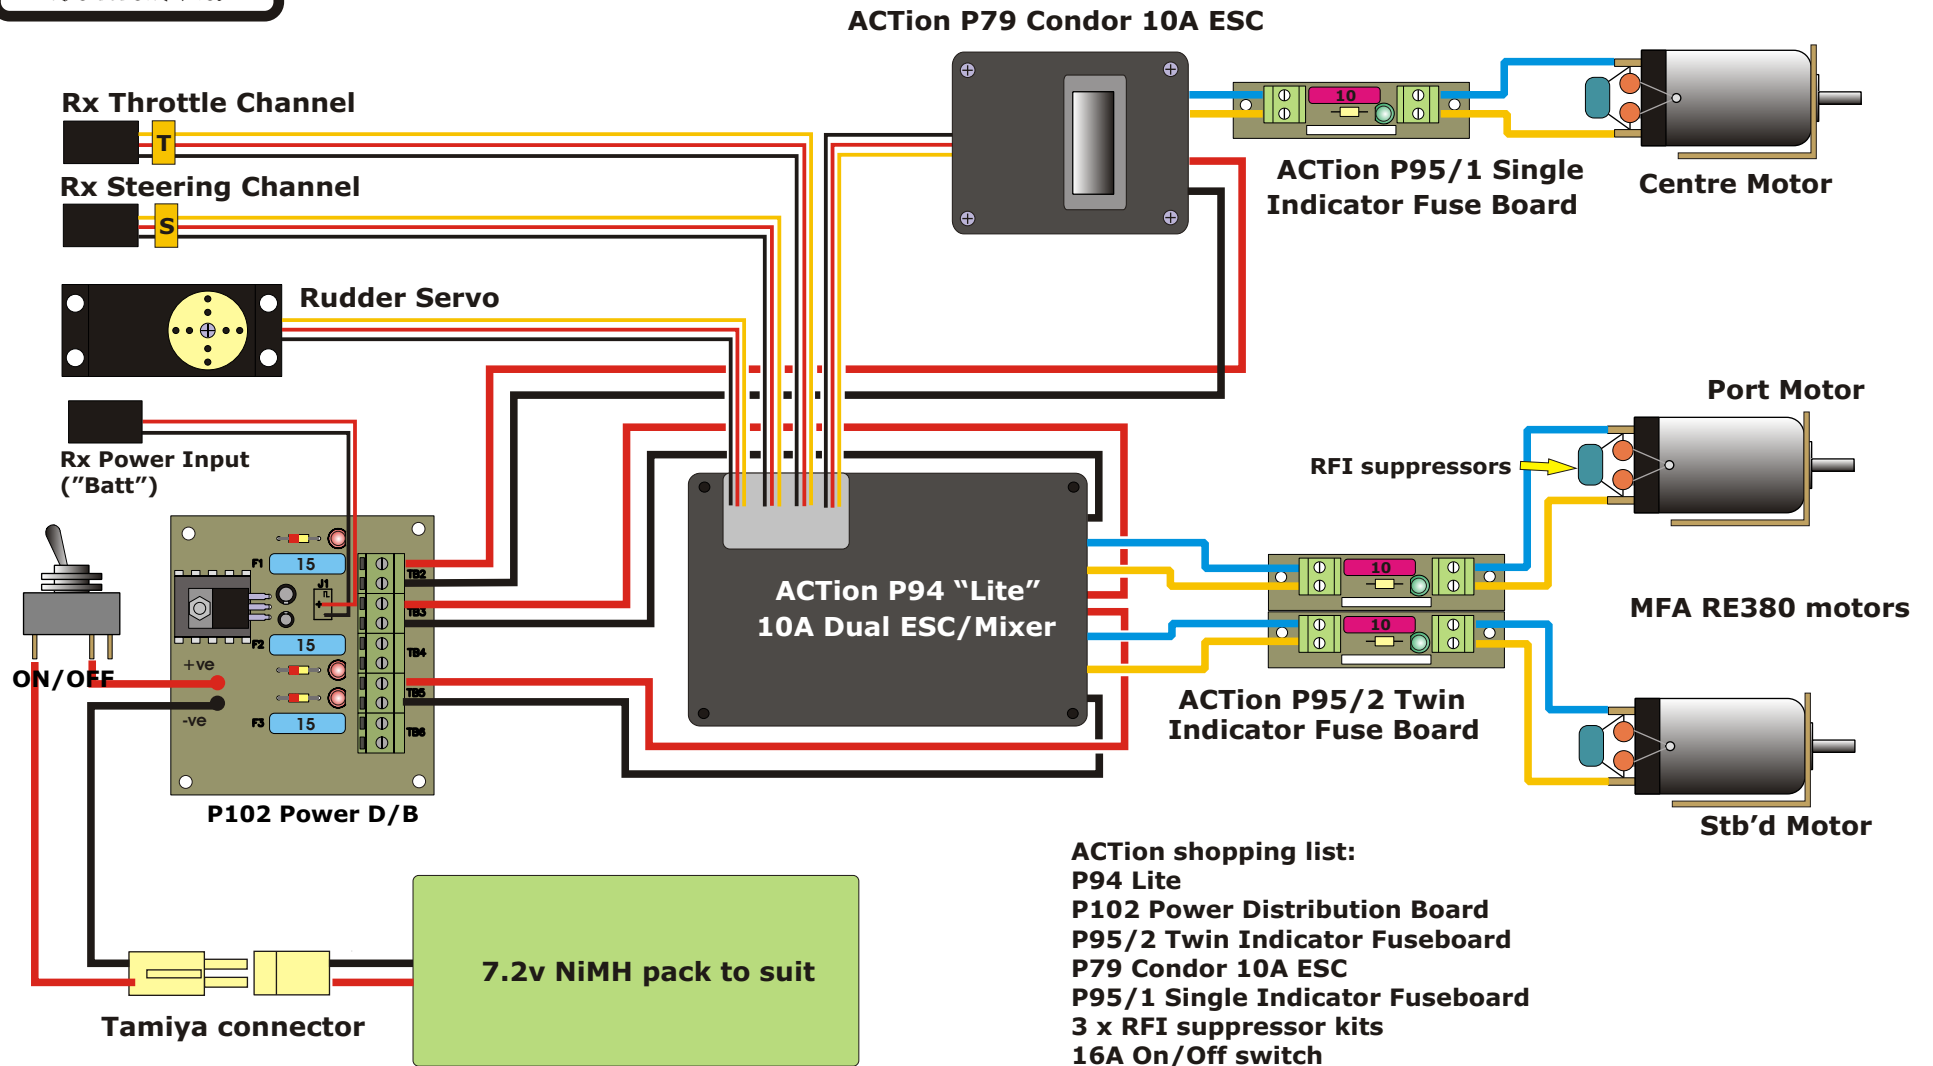

INSTALLATION OF ACTION UNITS IN ITALERI SCHNELLBOOT

Drawn by Dave Millbourn