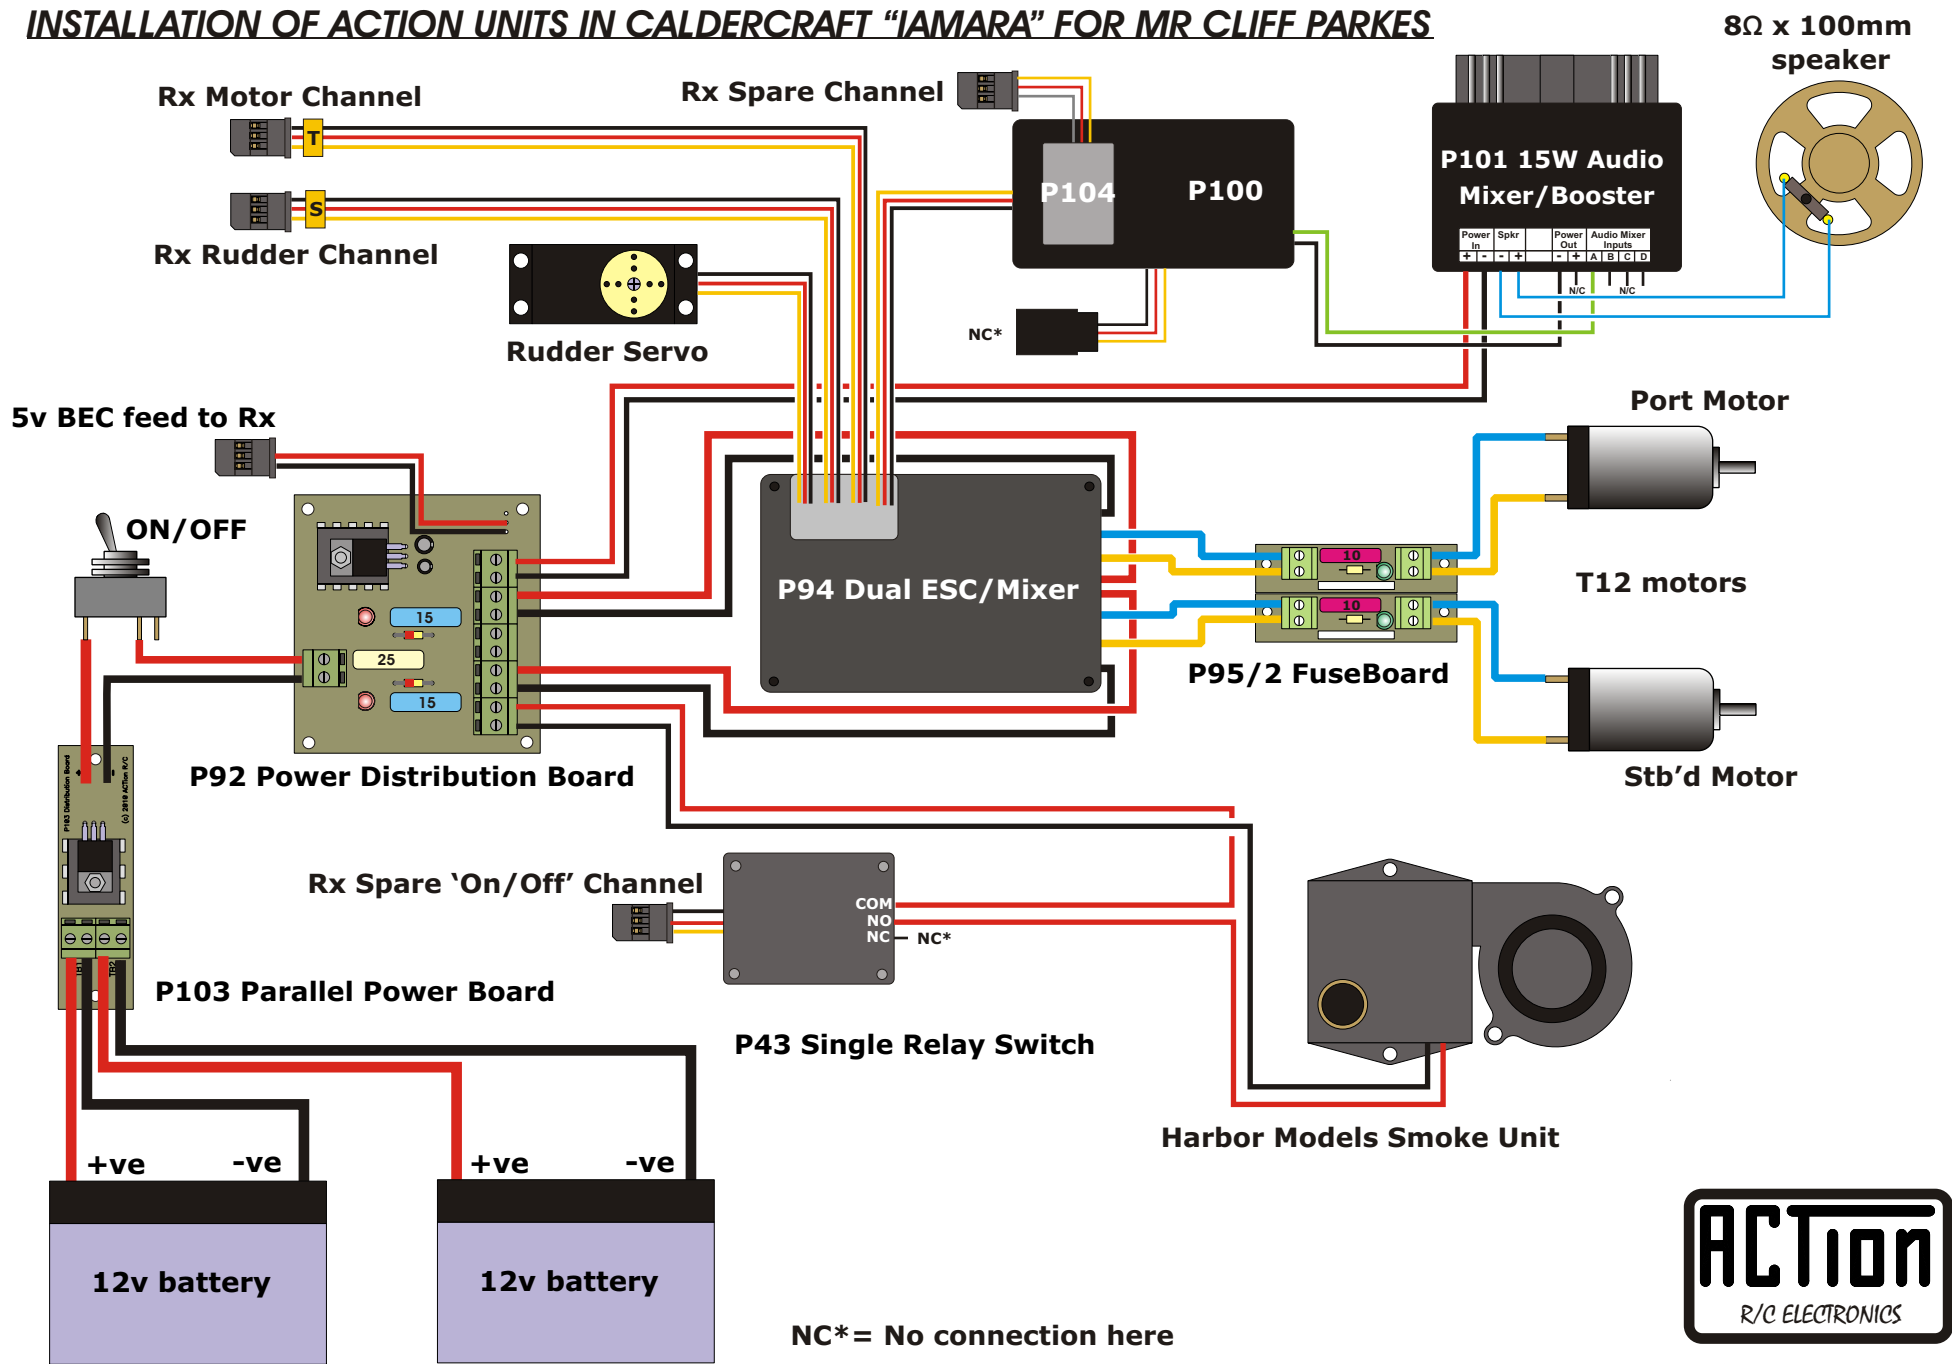

# INSTALLATION OF ACTION UNITS IN CALDERCRAFT "IAMARA" FOR MR CLIFF PARKES

Drawn by Dave Milbourn