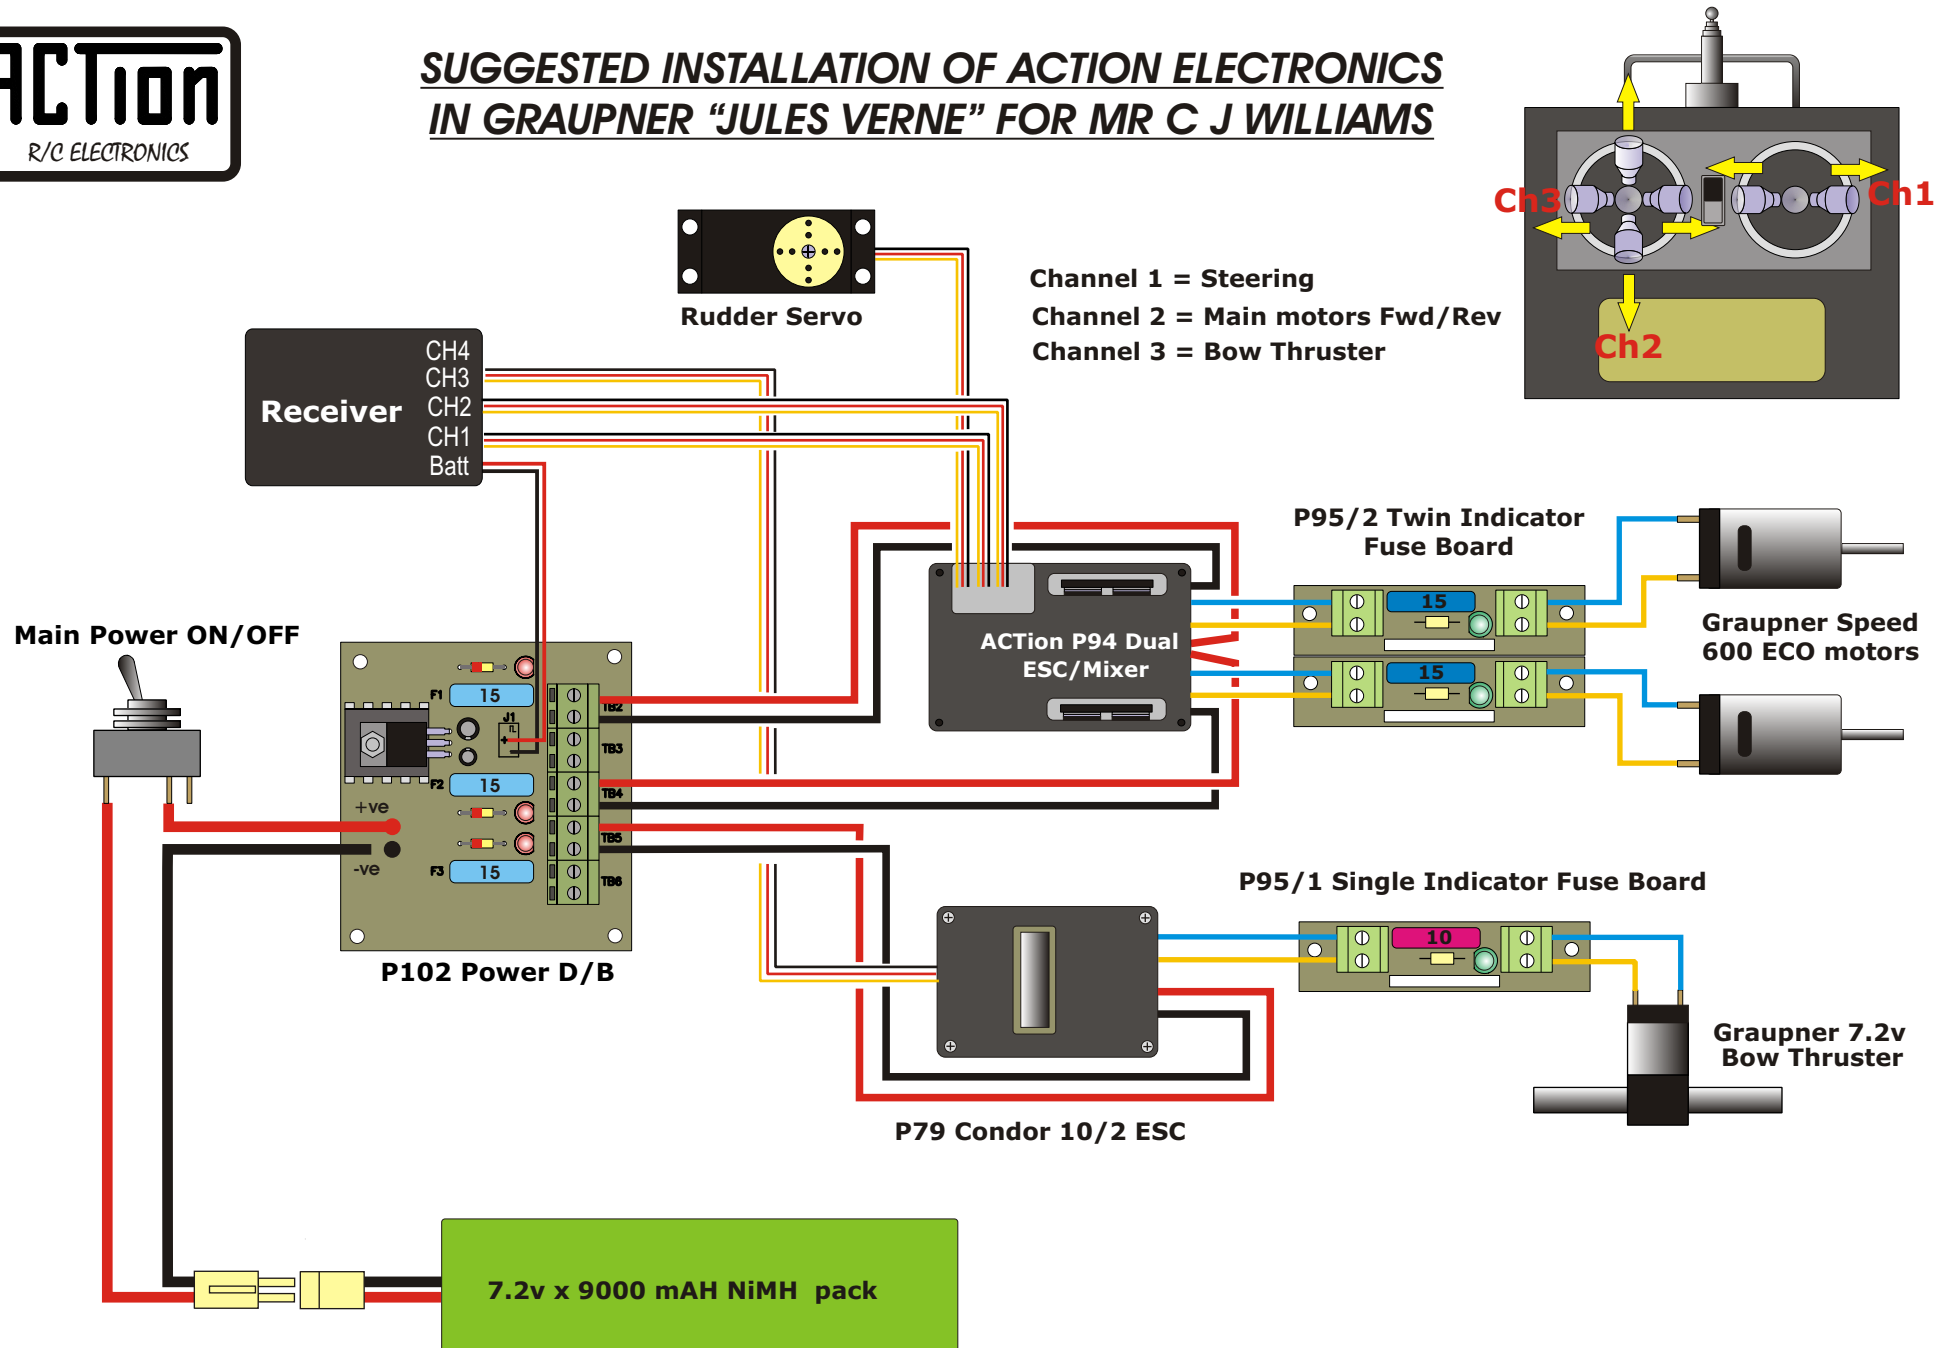

# SUGGESTED INSTALLATION OF ACTION ELECTRONICS IN GRAUPNER "JULES VERNE" FOR MR C J WILLIAMS

Drawn by Dave Milbourn