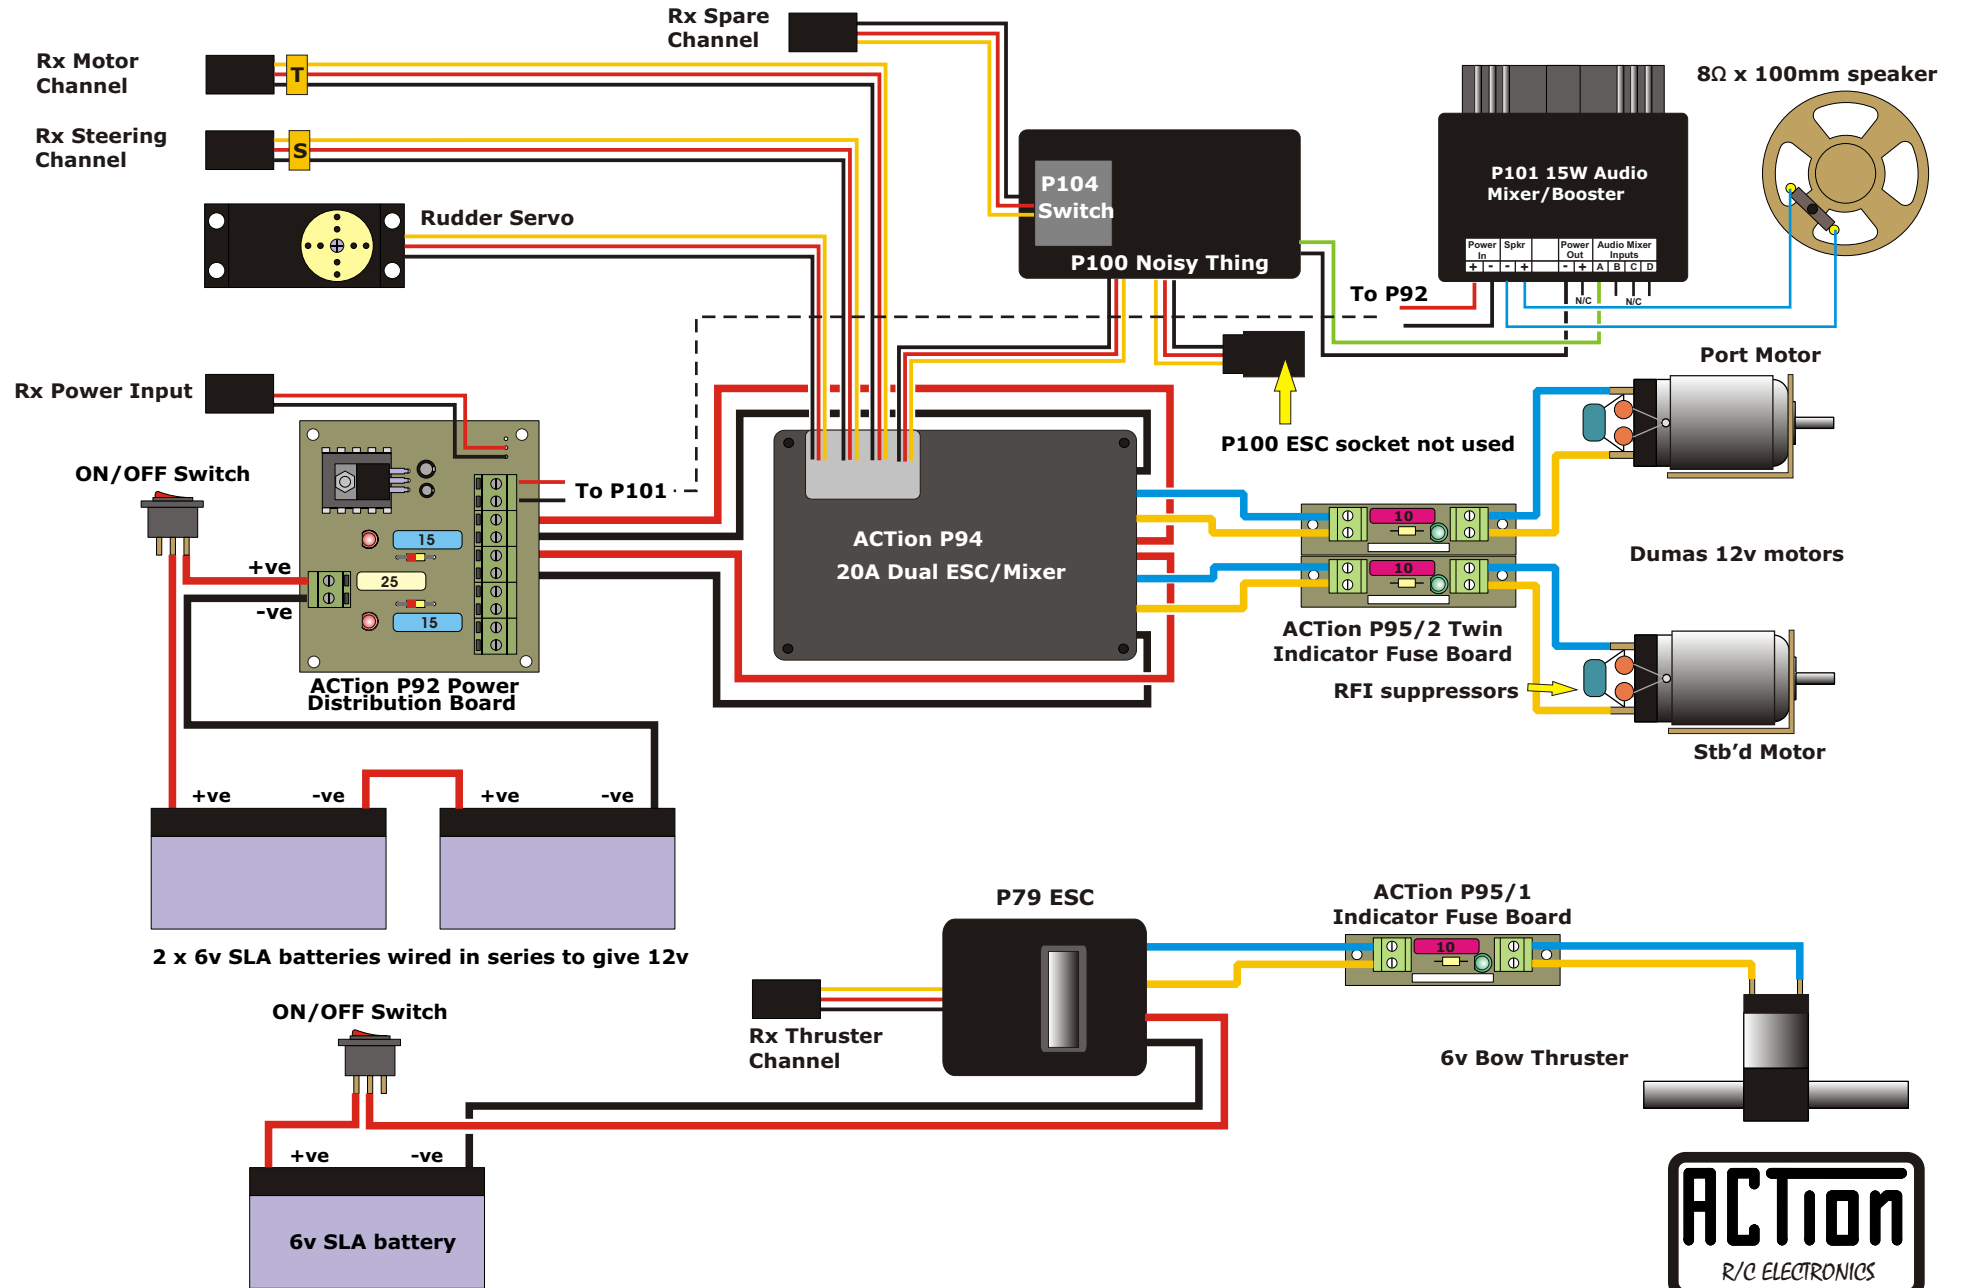

SUGGESTED INSTALLATION OF ACTION UNITS IN SMIT ROTTERDAM FOR MR FRANS DE RUIJTER

Drawn by Dave Milbourn

© Action R/C Electronics