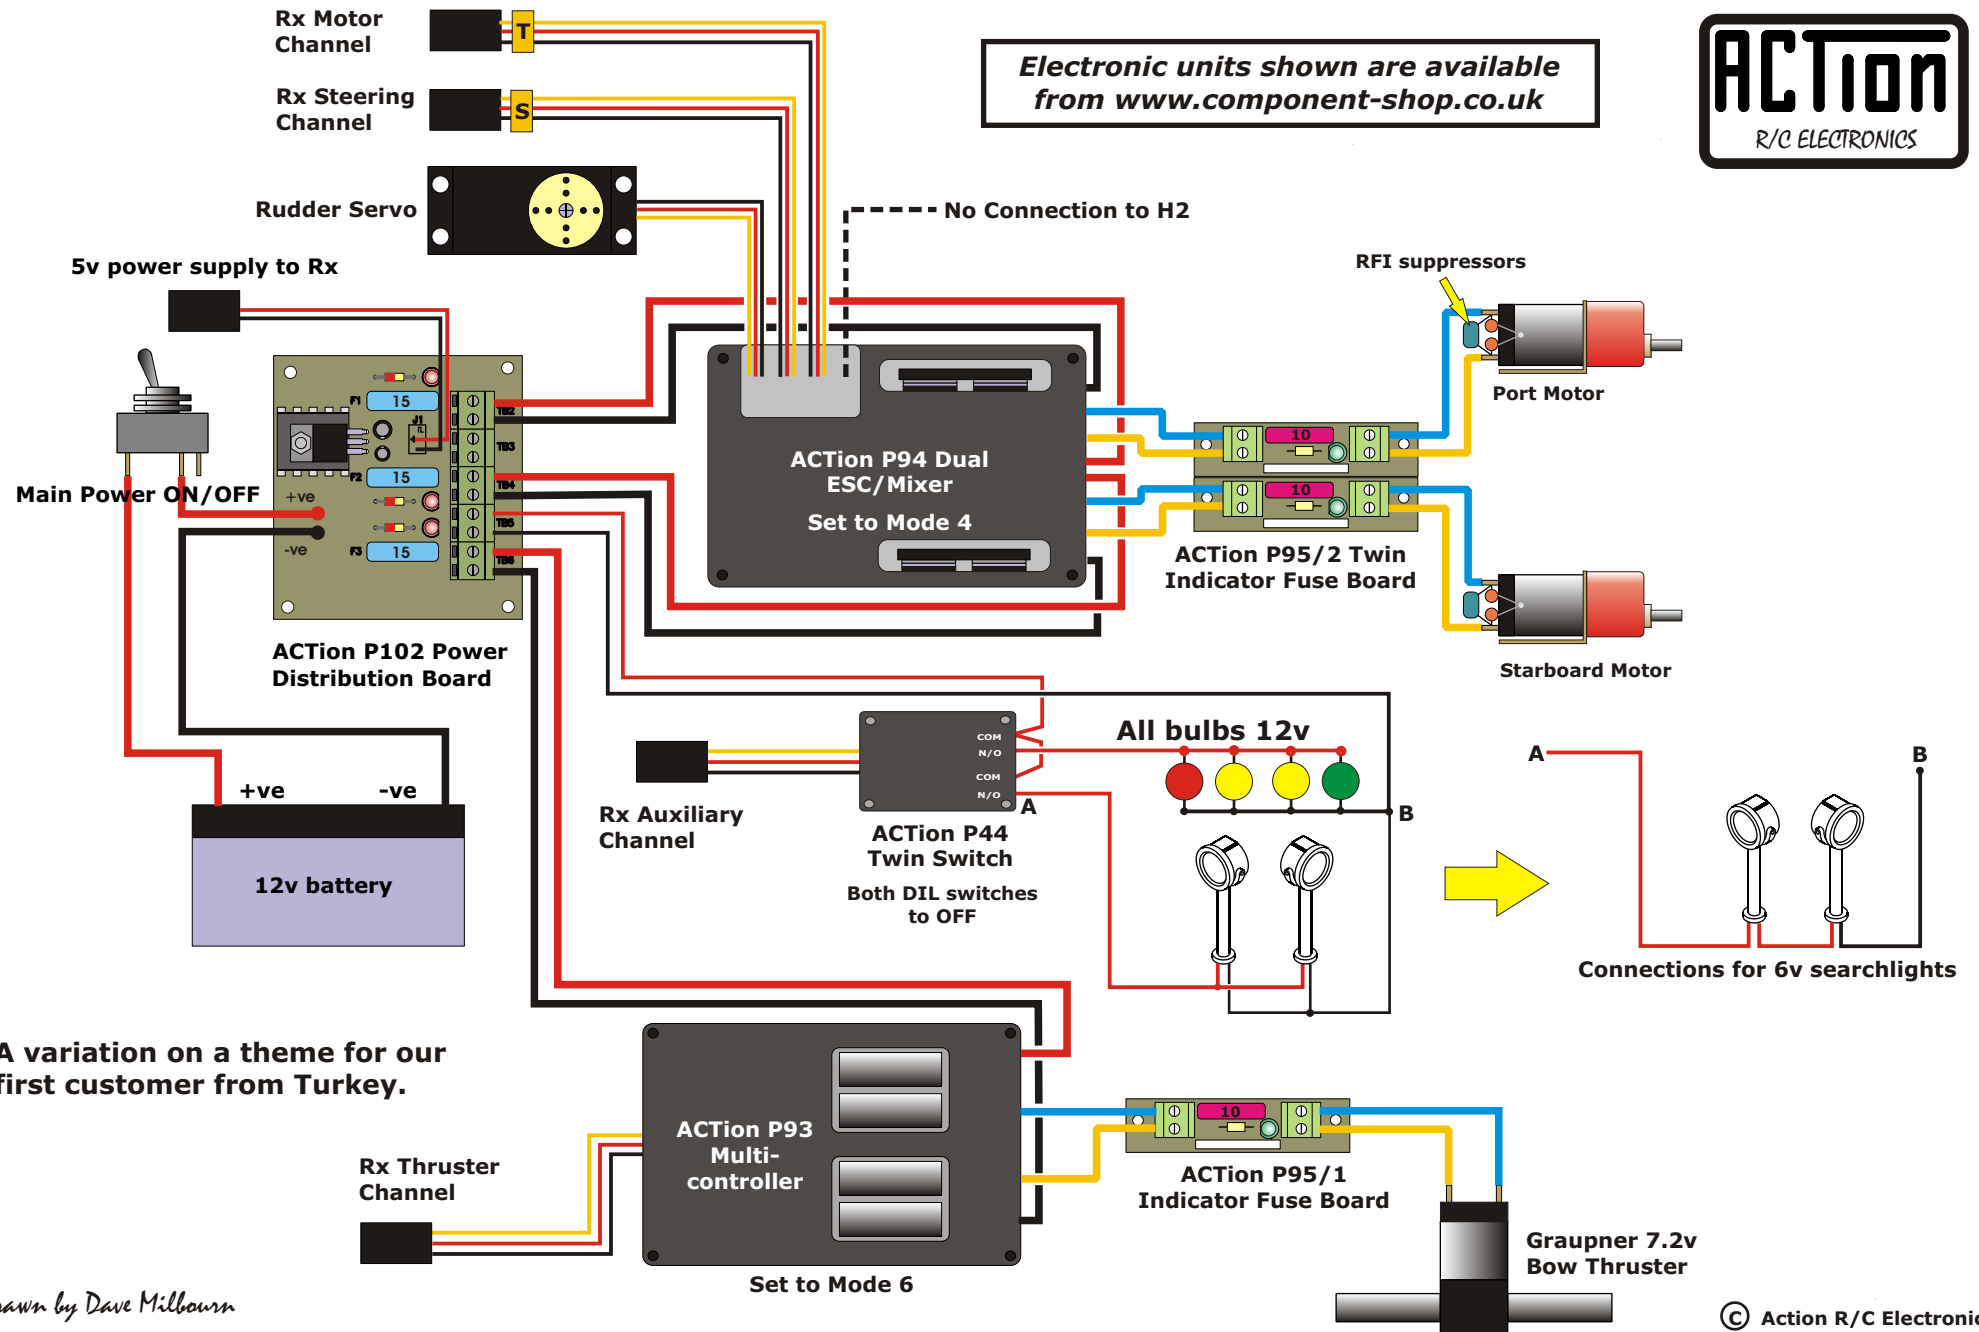

SUGGESTED INSTALLATION OF ACTION UNITS IN MODEL SLIPWAY "AL KHUBAR" FOR MR MURAT ERDOGAN

Electronic units shown are available from www.component-shop.co.uk

A variation on a theme for our first customer from Turkey.

Drawn by Dave Milbourn