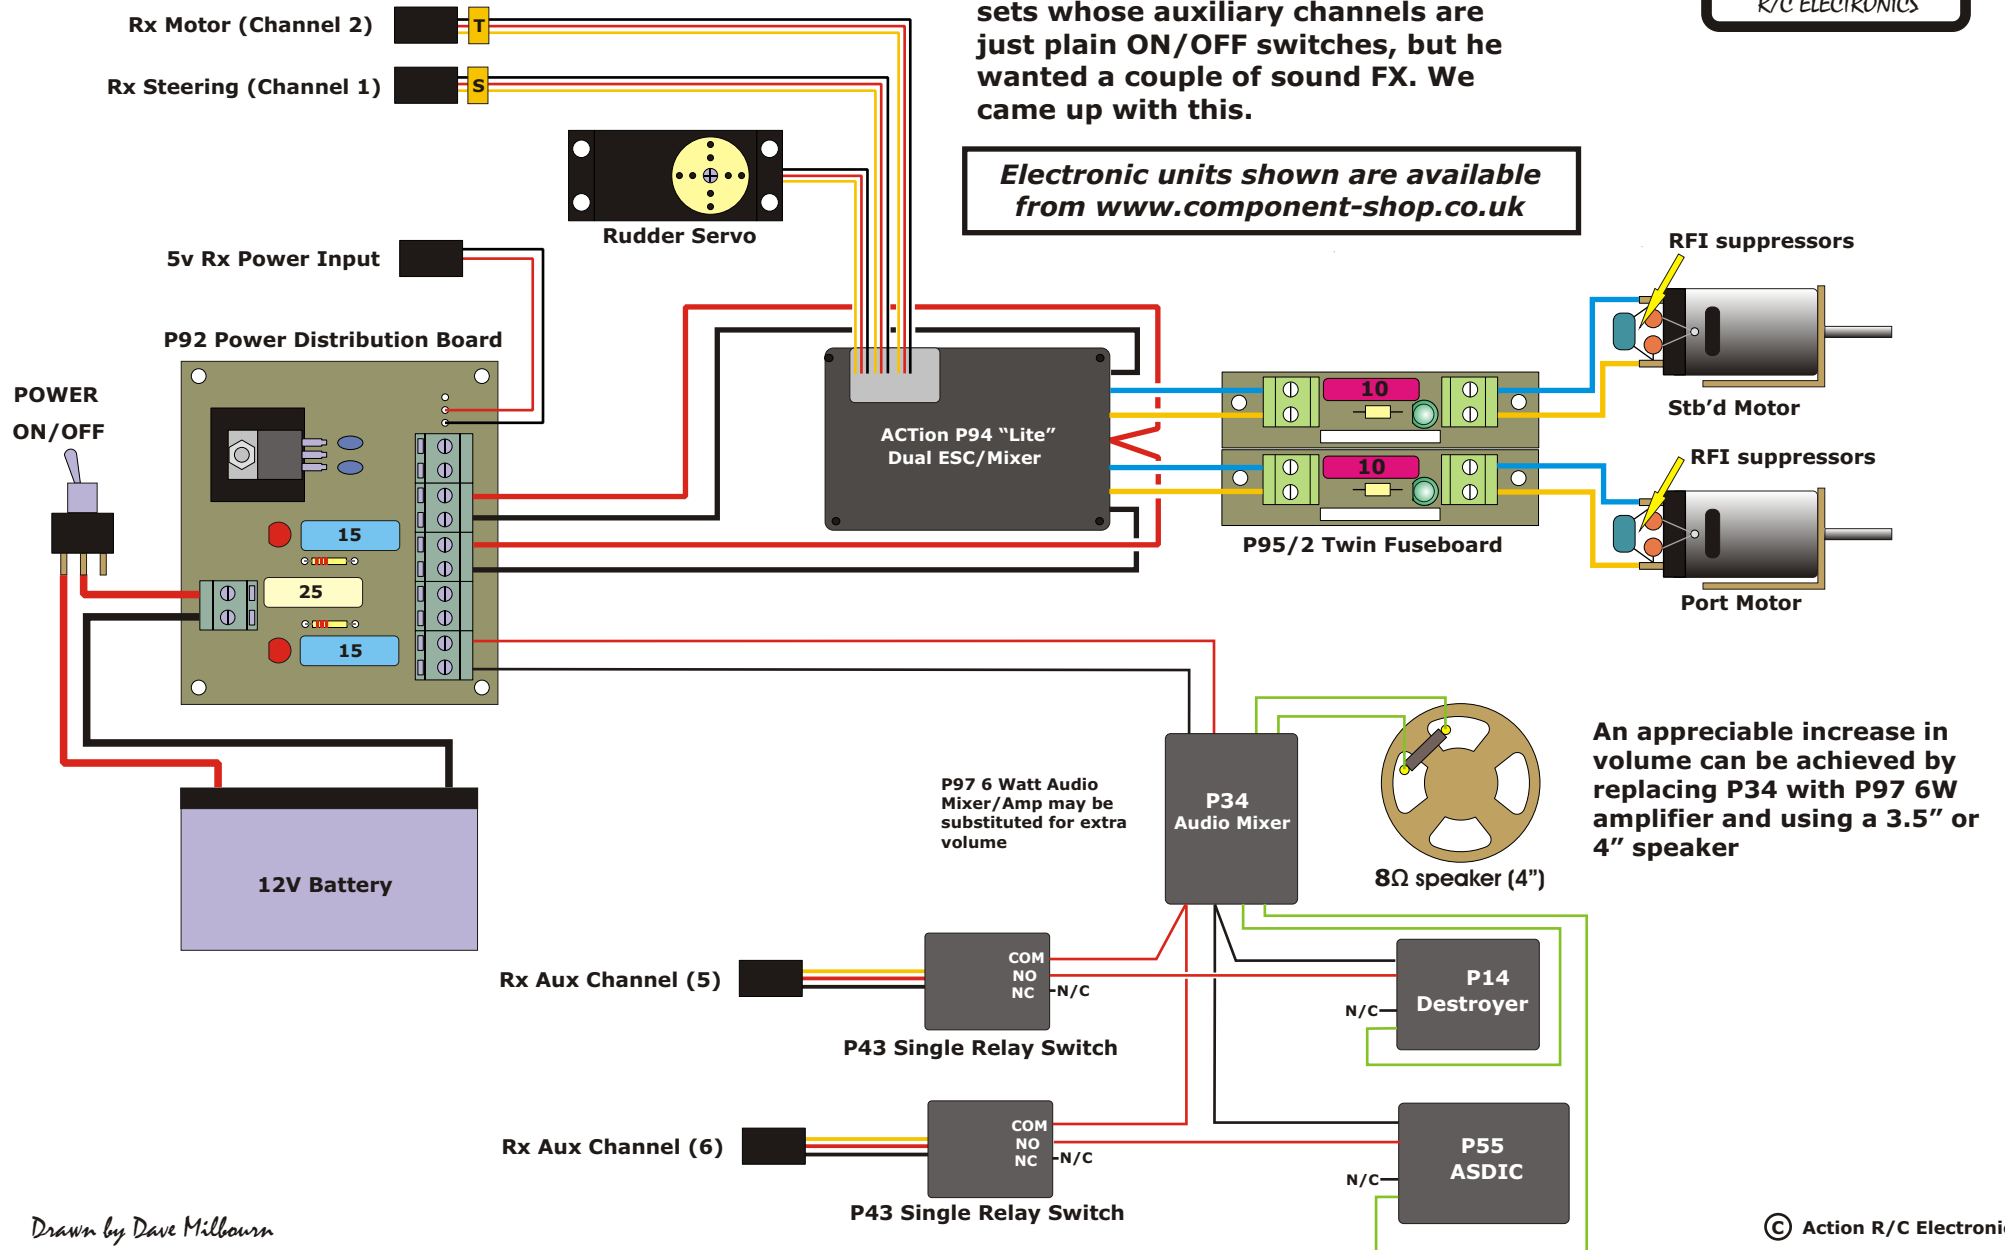

# SUGGESTED INSTALLATION IN WARSHIP FOR MR MIKE WARNES

Mike has one of those six channel sets whose auxiliary channels are just plain ON/OFF switches, but he wanted a couple of sound FX. We came up with this.

Electronic units shown are available from [www.component-shop.co.uk](http://www.component-shop.co.uk)

Drawn by Dave Milbourn

© Action R/C Electronics