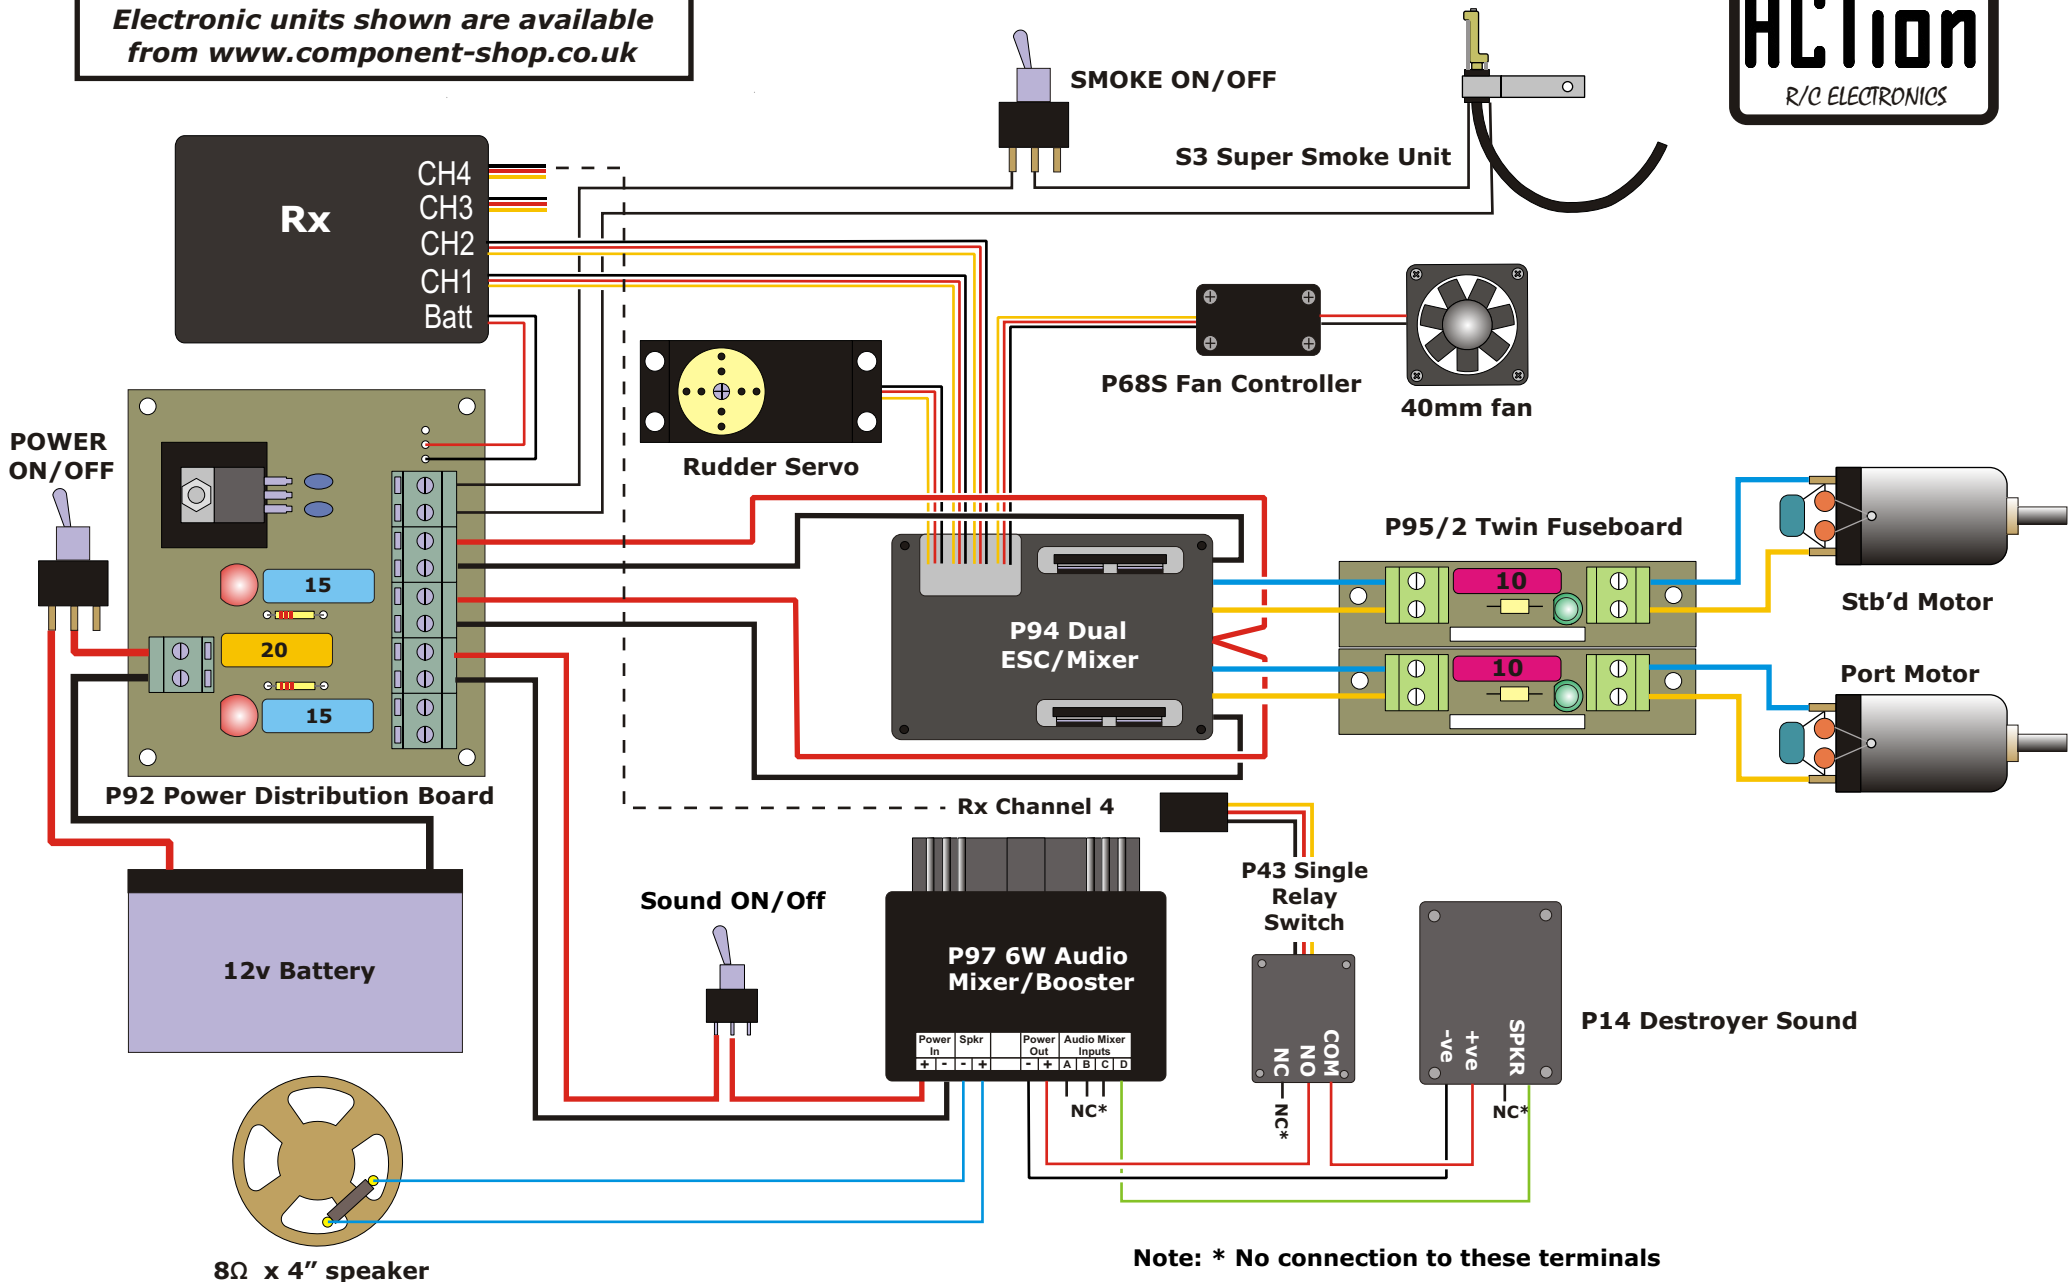

Electronic units shown are available from www.component-shop.co.uk

SUGGESTED INSTALLATION IN WARSHIP FOR MATT