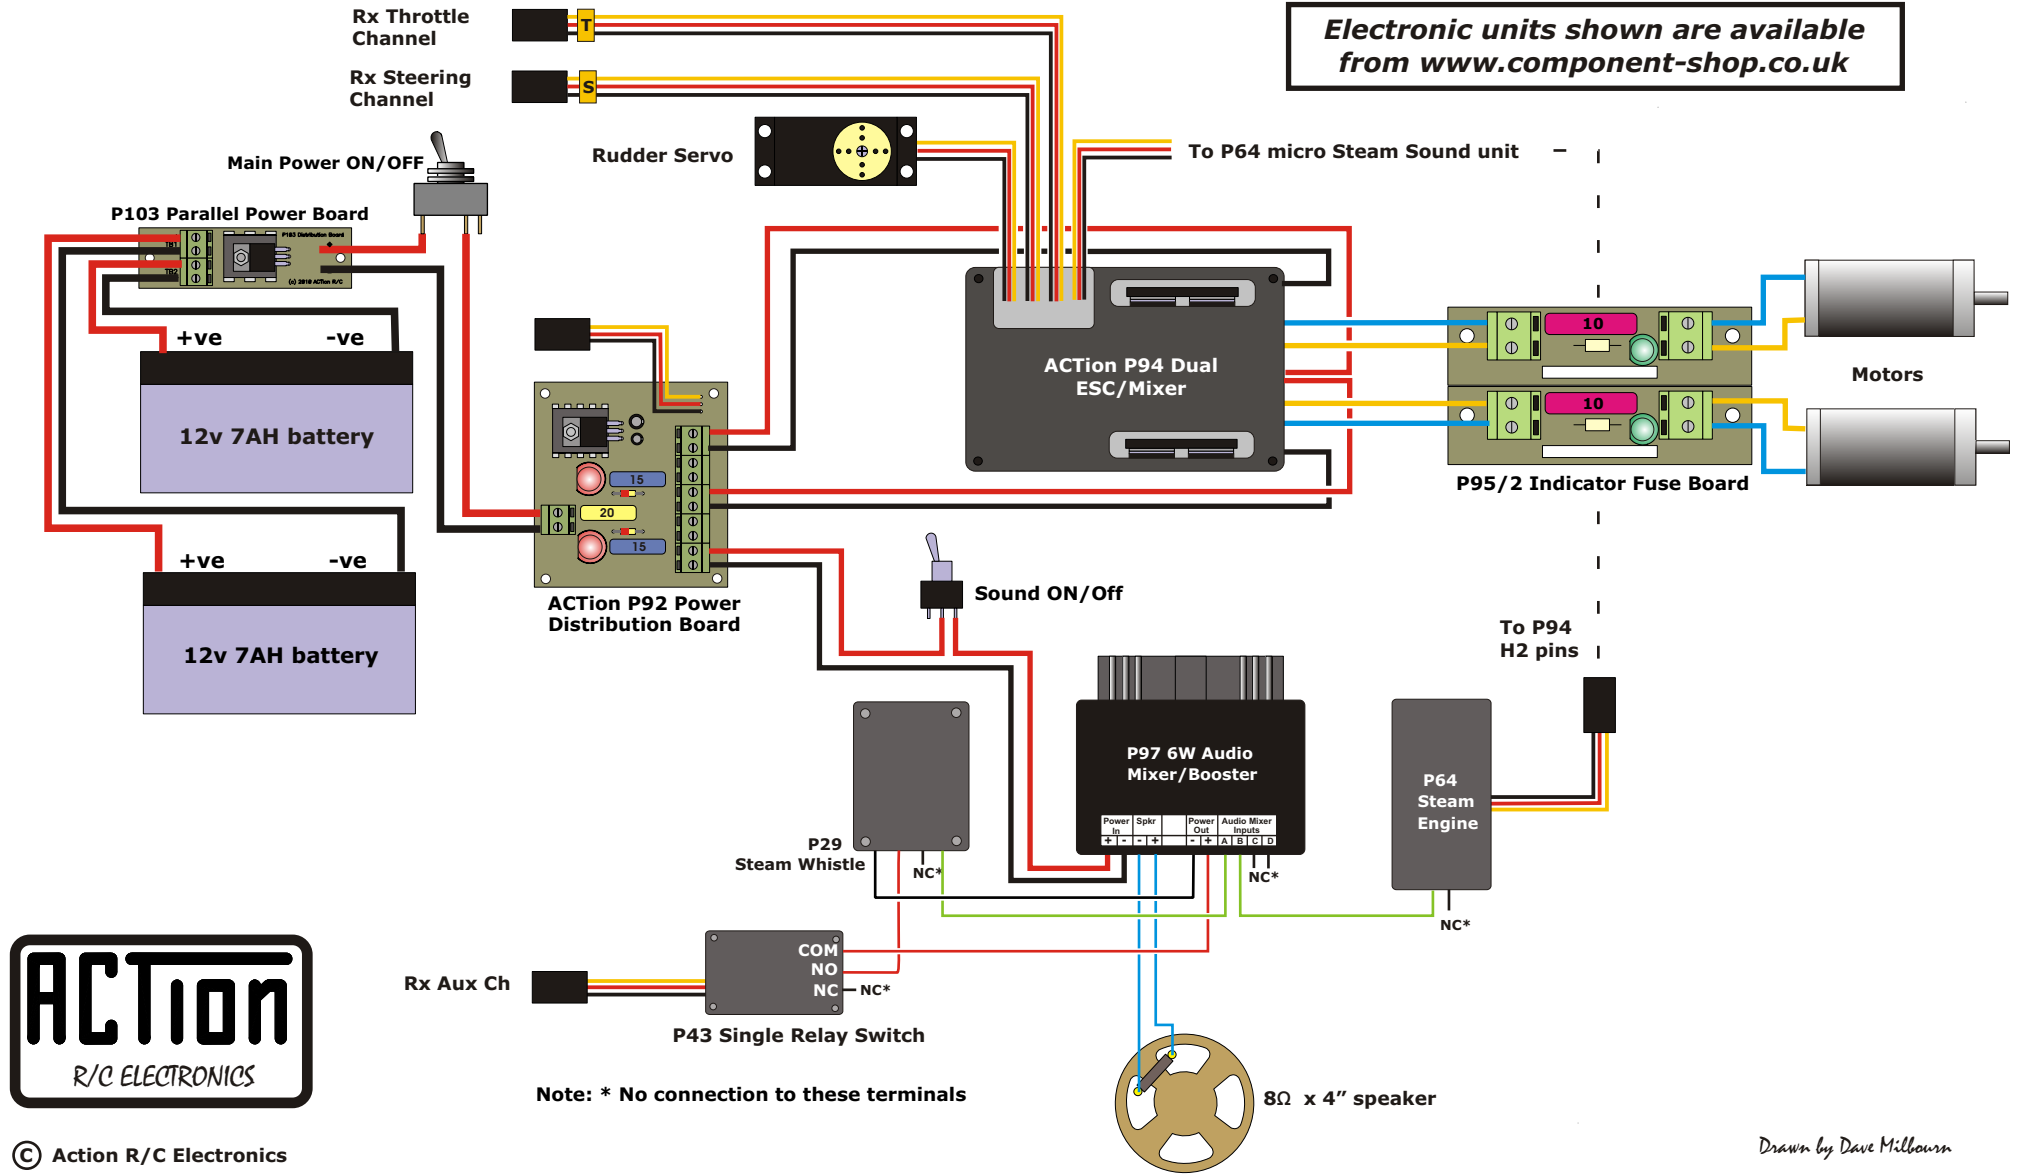

SUGGESTED INSTALLATION OF ACTION UNITS IN TWIN ENGINED TUG FOR MR IAIN CALLENDER

Electronic units shown are available from www.component-shop.co.uk

Note: * No connection to these terminals