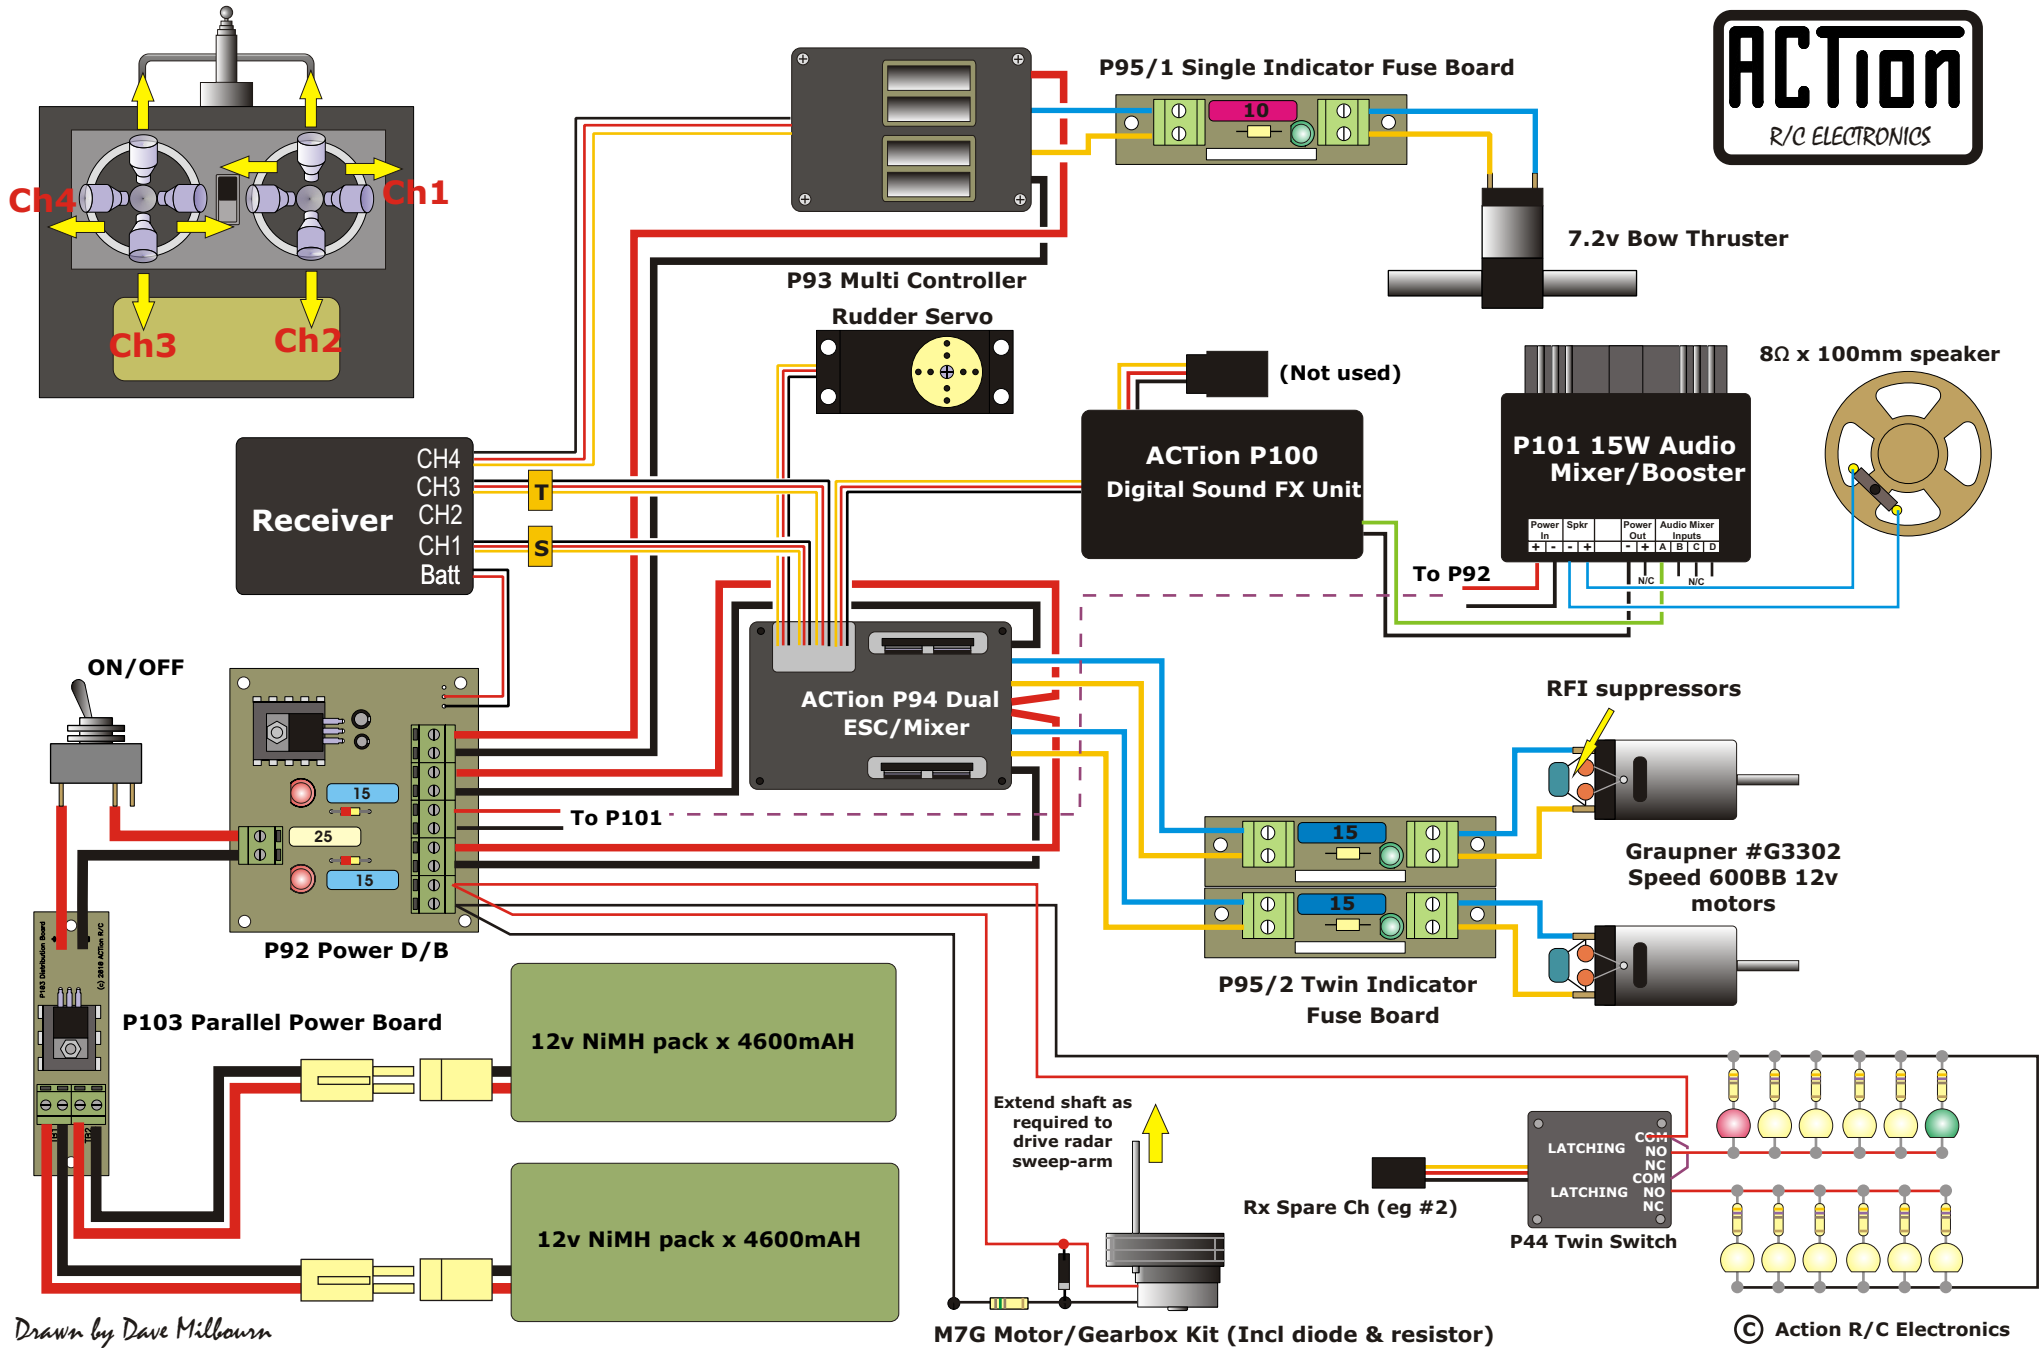

SUGGESTED INSTALLATION OF ACTION UNITS IN SPEEDLINE 1/16 "SEVERN" FOR MR ERIK DIJKSTRA (Ver2)

Drawn by Dave Milbourn

M7G Motor/Gearbox Kit (Incl diode & resistor)

© Action R/C Electronics