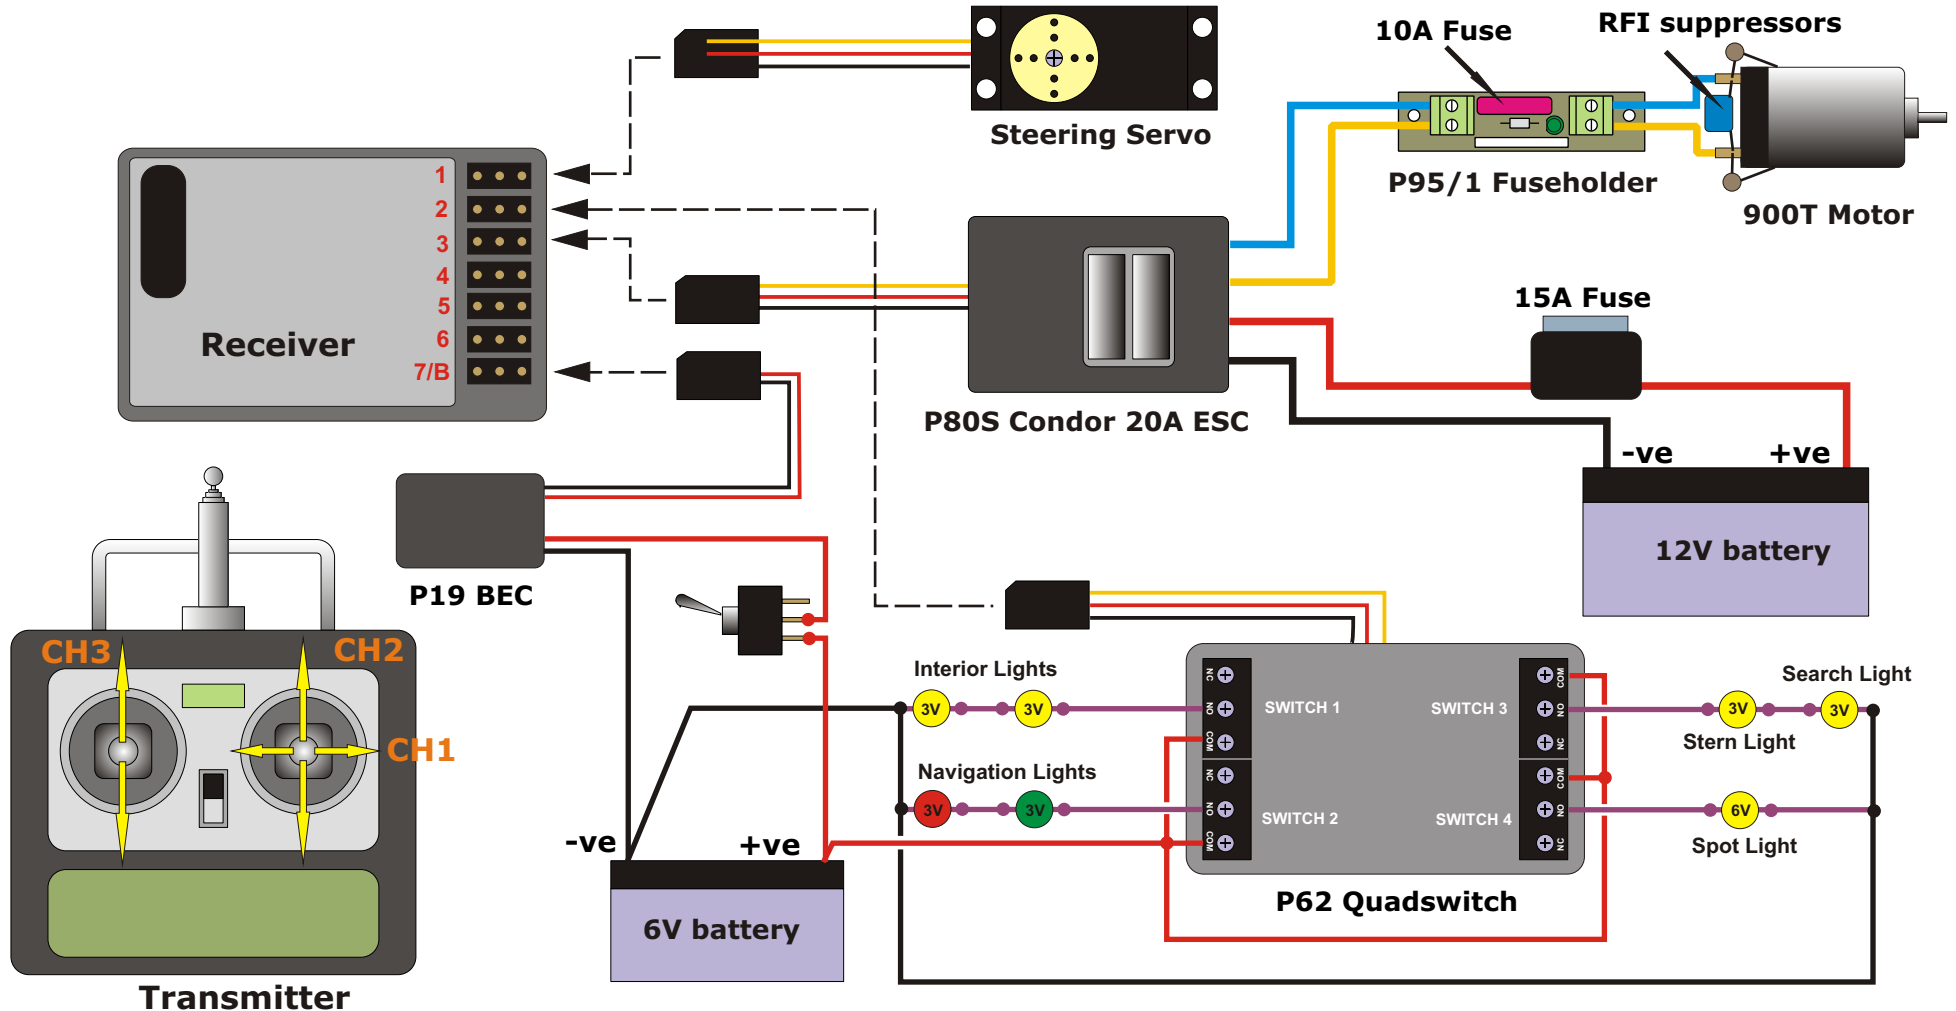

# SUGGESTED INSTALLATION OF ACTION ELECTRONICS IN "SEA QUEEN" FOR MR BARRY SINGLE

Drawn by Dave Milbourn

Ch1 = Steering;  
Ch2 = Lights;  
Ch3 = Motor speed/direction