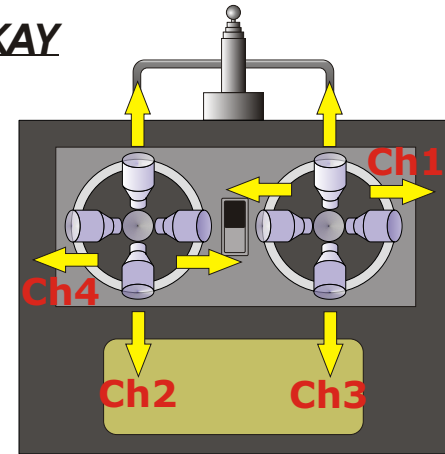

SUGGESTED INSTALLATION IN "SCHAARHORN" FOR MR BILL MACKAY

Channel 1 = Steering
 Channel 2 = Main motors Fwd/Rev
 Channel 3 = Lights + Horn

Battery and fuses to suit motors selected.

Drawn by Dave Millbourn