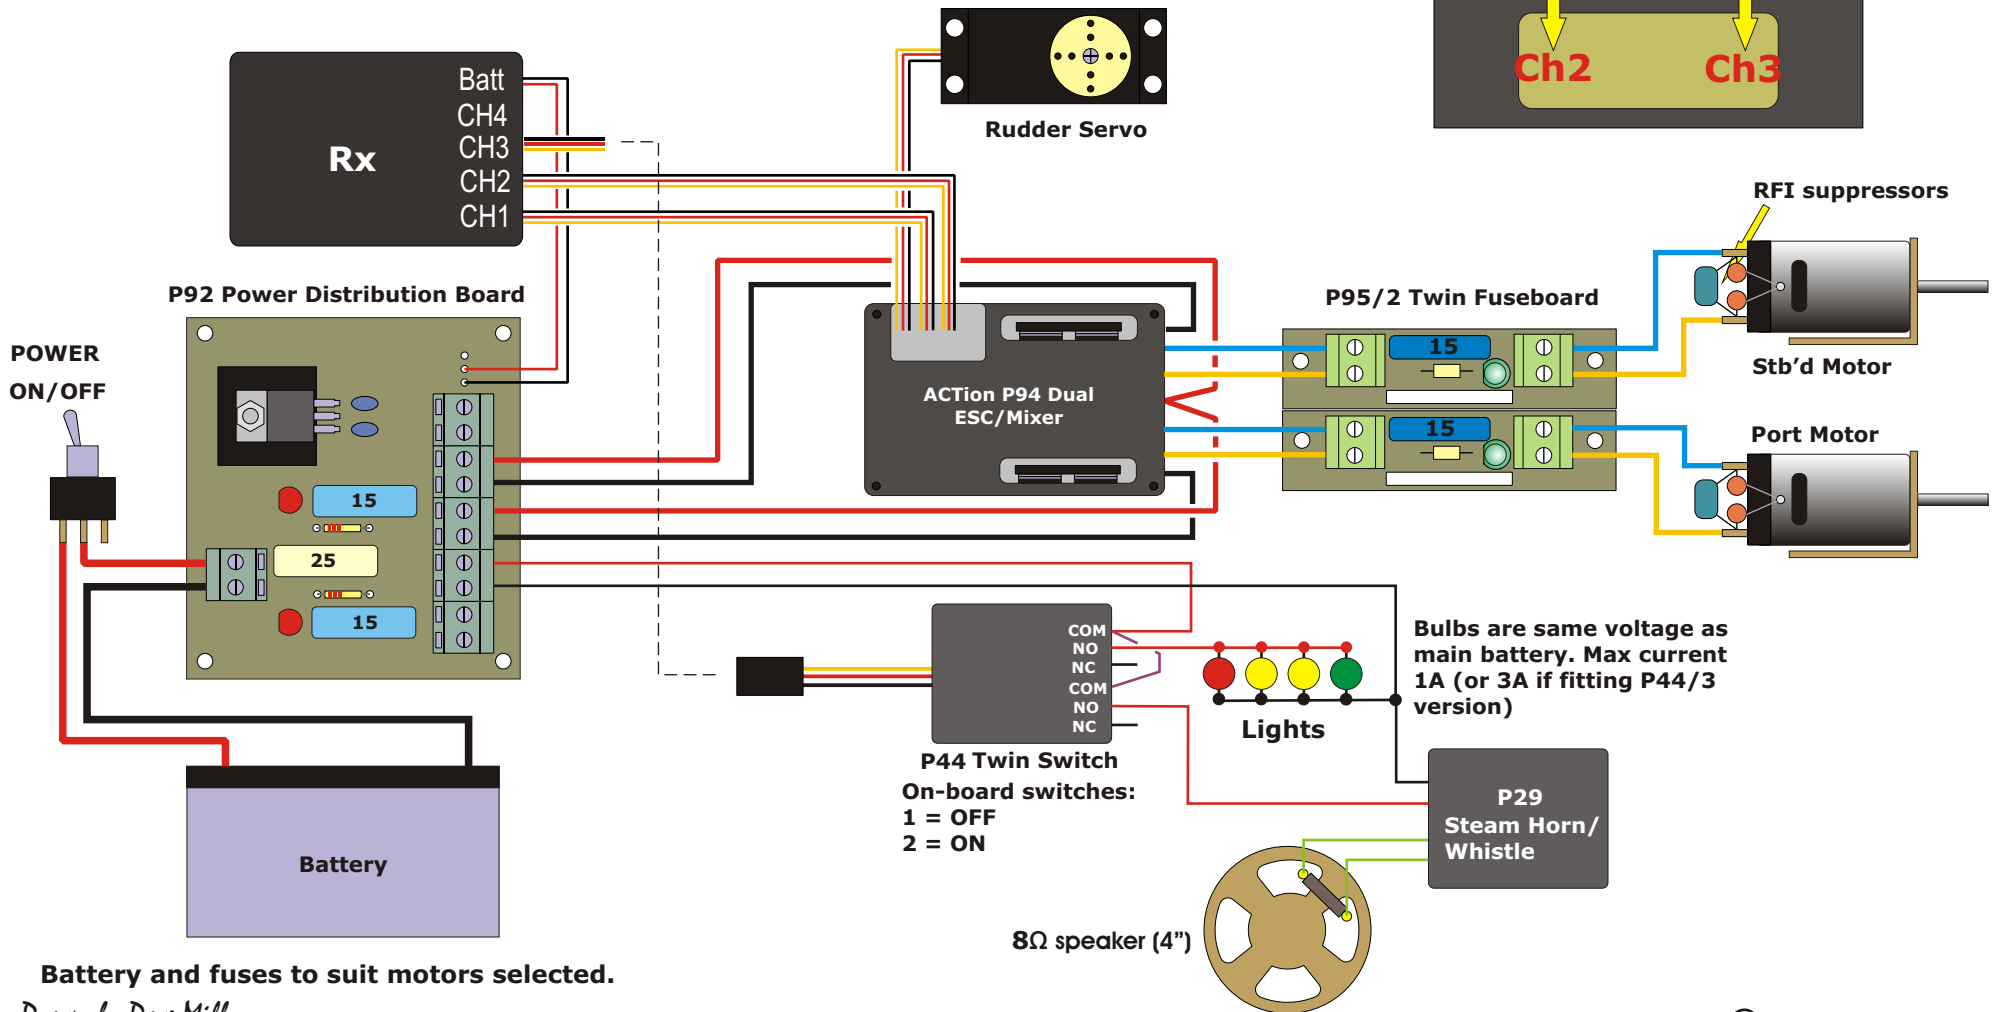

SUGGESTED INSTALLATION IN "SCHAARHORN" FOR MR BILL MACKAY

Channel 1 = Steering
 Channel 2 = Main motors Fwd/Rev
 Channel 3 = Lights + Horn

Battery and fuses to suit motors selected.

Drawn by Dave Millbourn