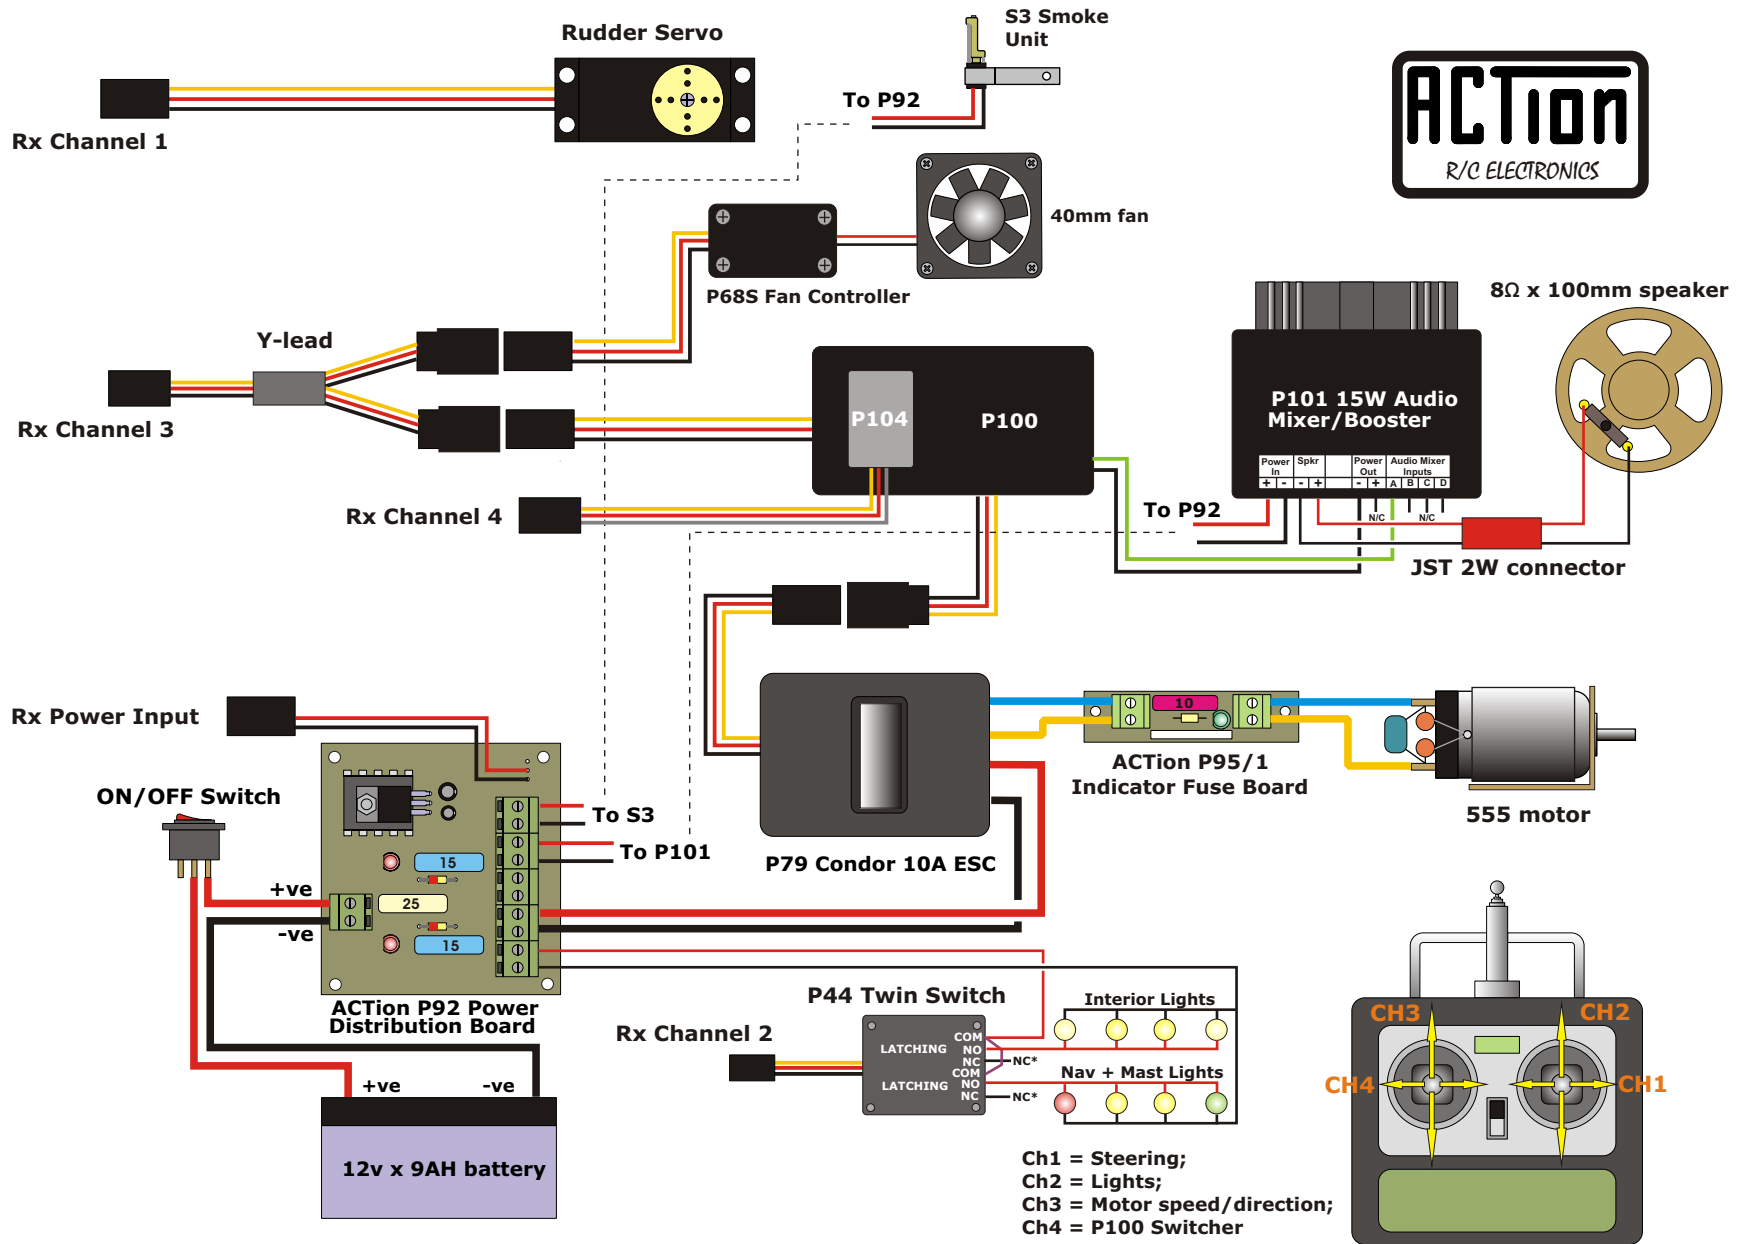

SUGGESTED INSTALLATION OF ACTION UNITS IN CALDERCRAFT "NORTH LIGHT" FOR Mr Colin Marshall

Drawn by Dave Milbourn