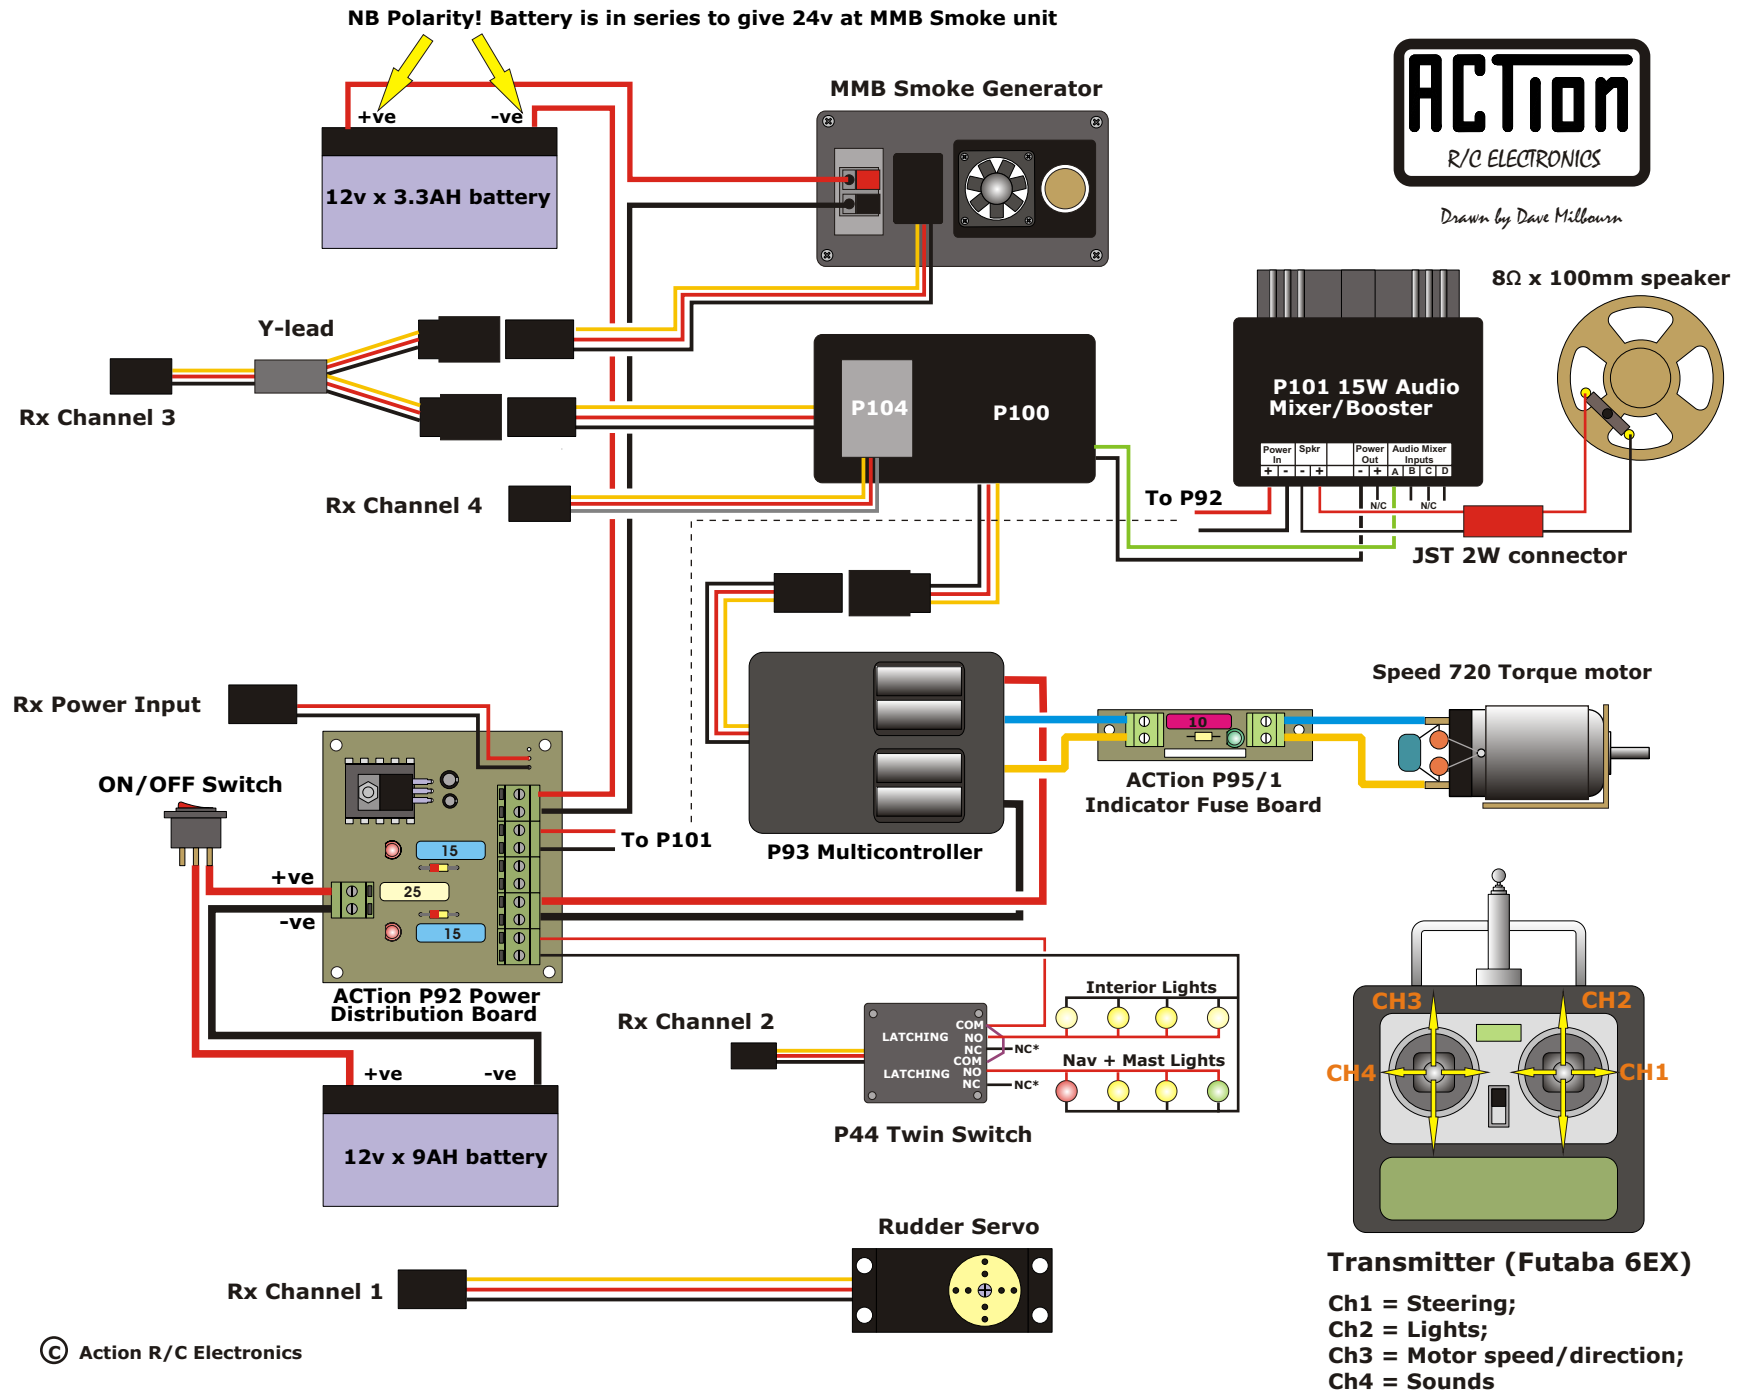

SUGGESTED INSTALLATION OF ACTION UNITS IN MOUNTFLEET "HIGHLANDER" FOR M. Eric Breton

Drawn by Dave Milbourn