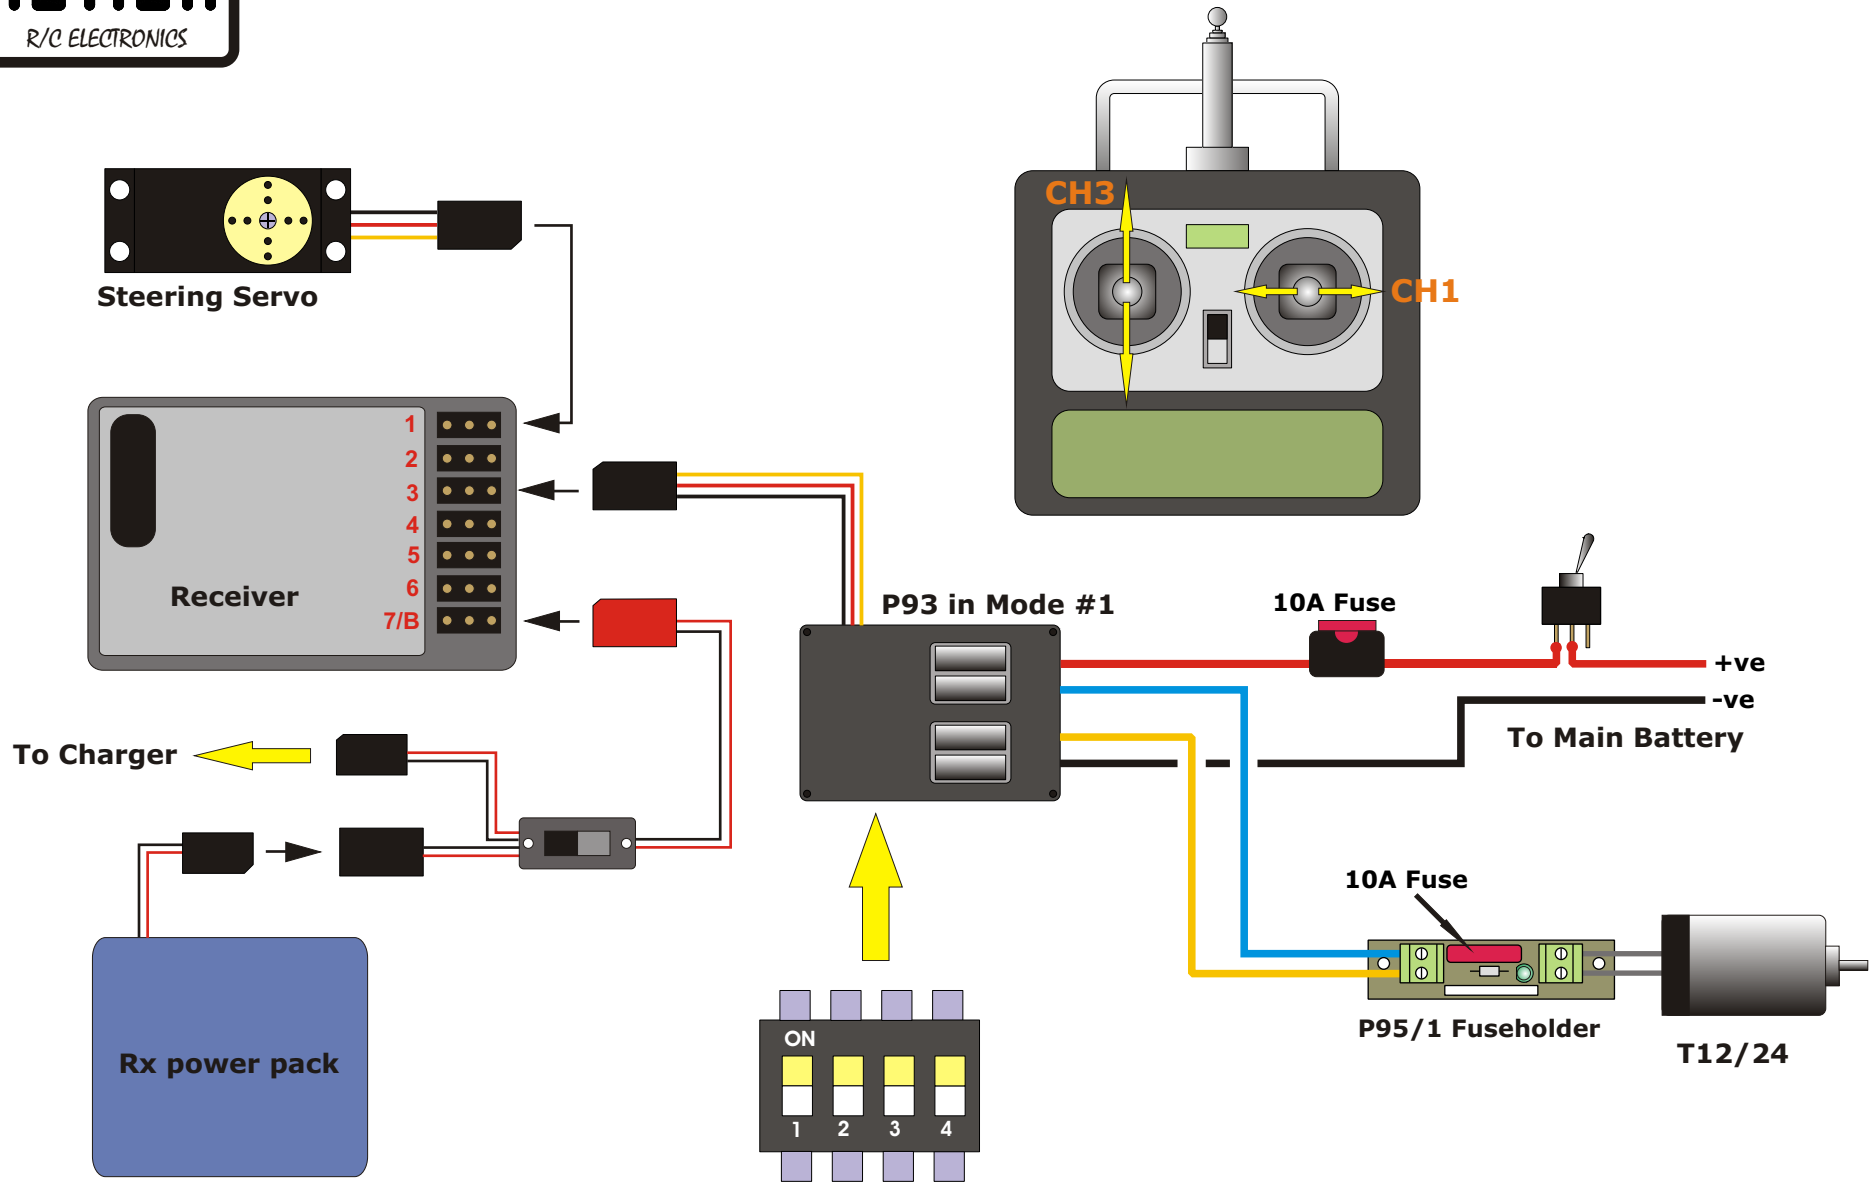

SUGGESTED INSTALLATION OF ACTION ELECTRONICS IN "MARIE FELLING" FOR MR GARY MORRIS

Mode Select is all switches ON

Drawn by Dave Millbourn