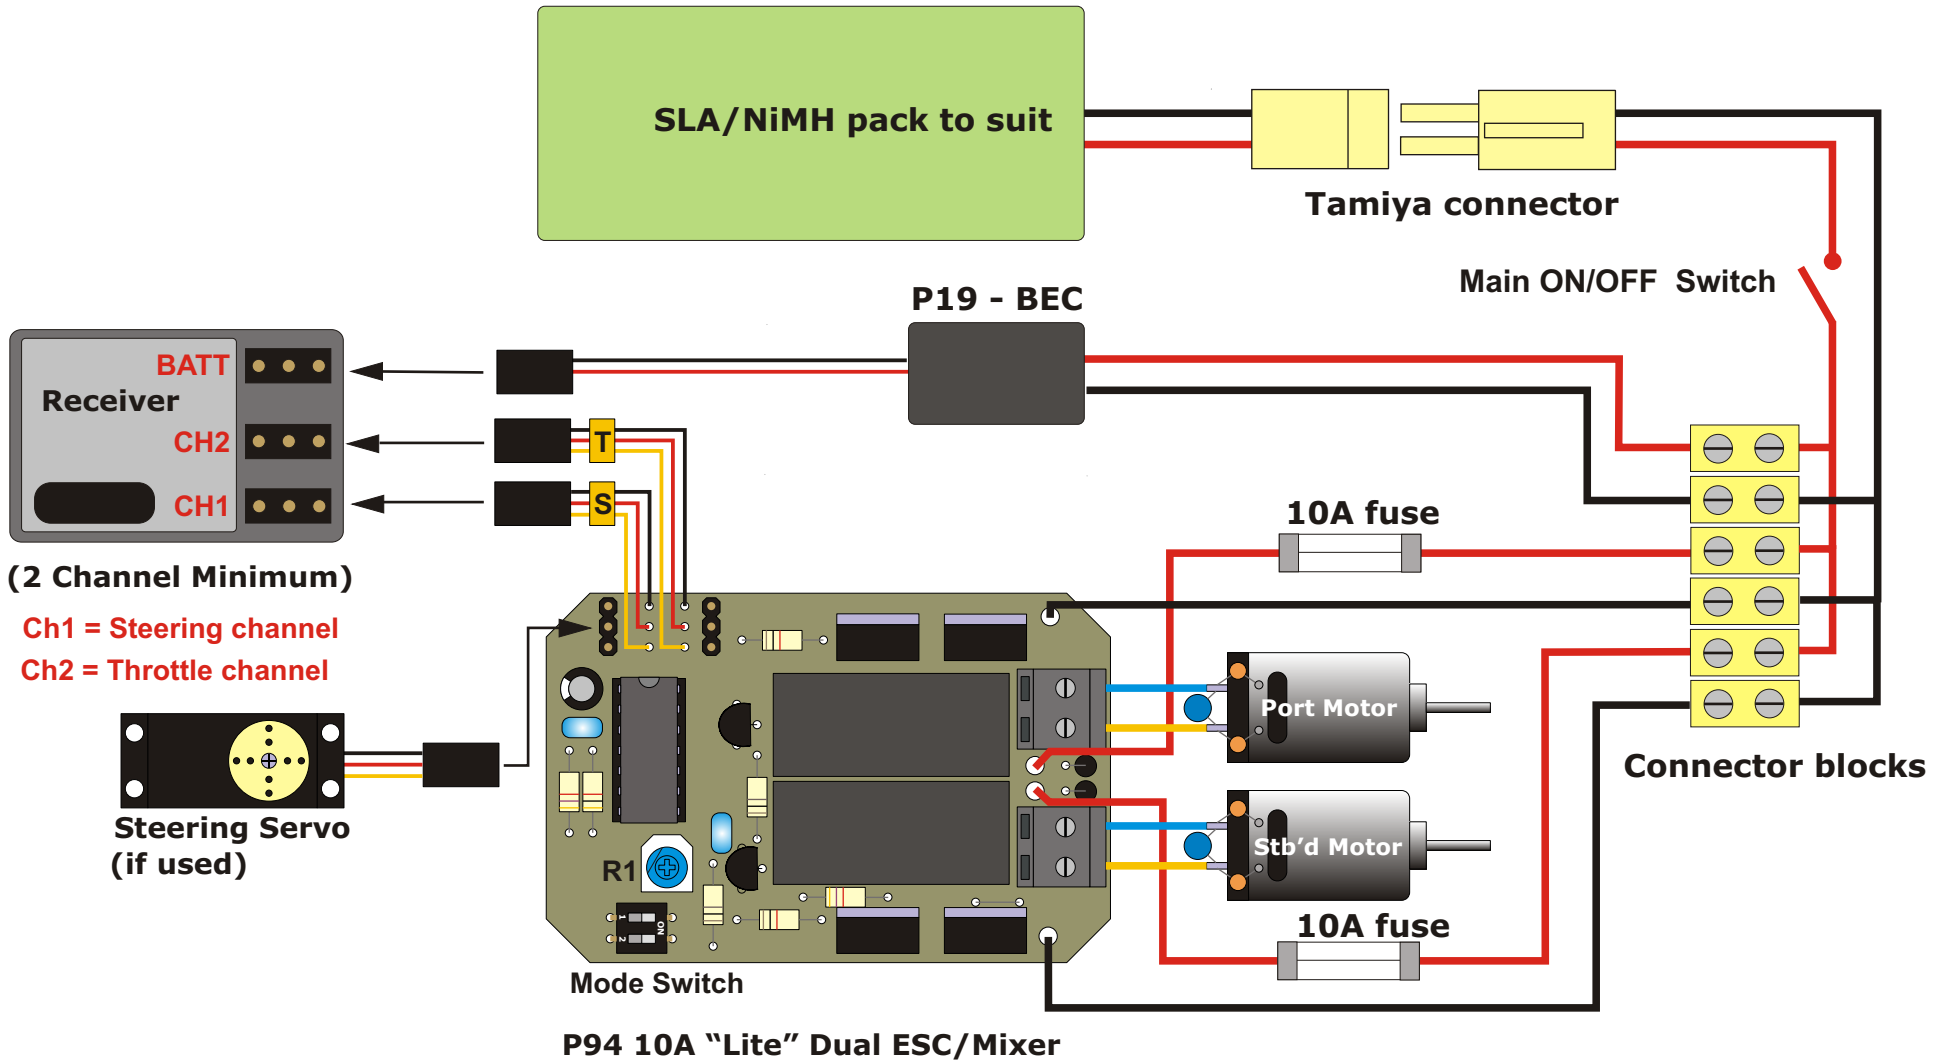

SUGGESTED INSTALLATION OF ACTION UNITS IN LINDBERG DESTROYER FOR MR HARRY CHENG

Drawn by Dave Millburn