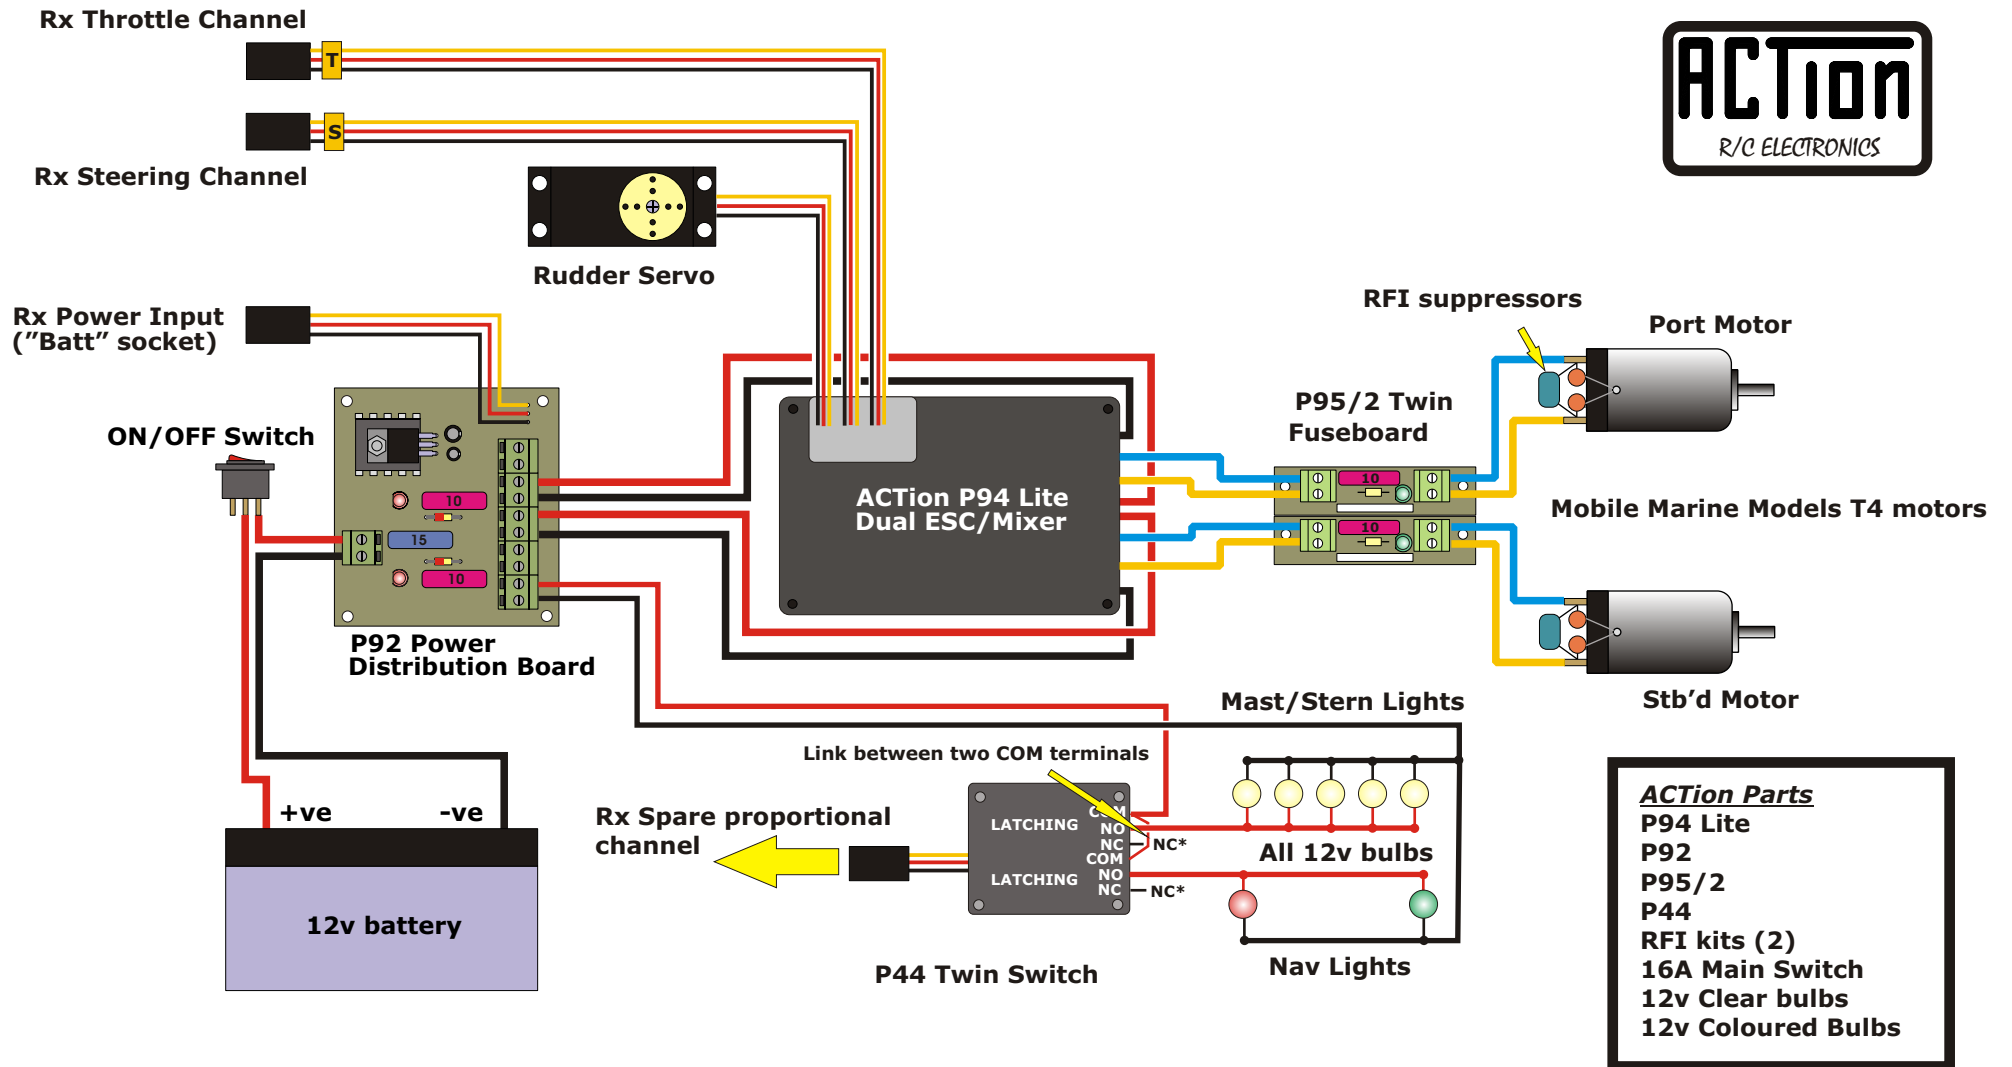

# INSTALLATION OF ACTION UNITS IN MOBILE MARINE MODELS' "LADY WOODES" FOR MR BERNARD ALLEN

Drawn by Dave Milbourn