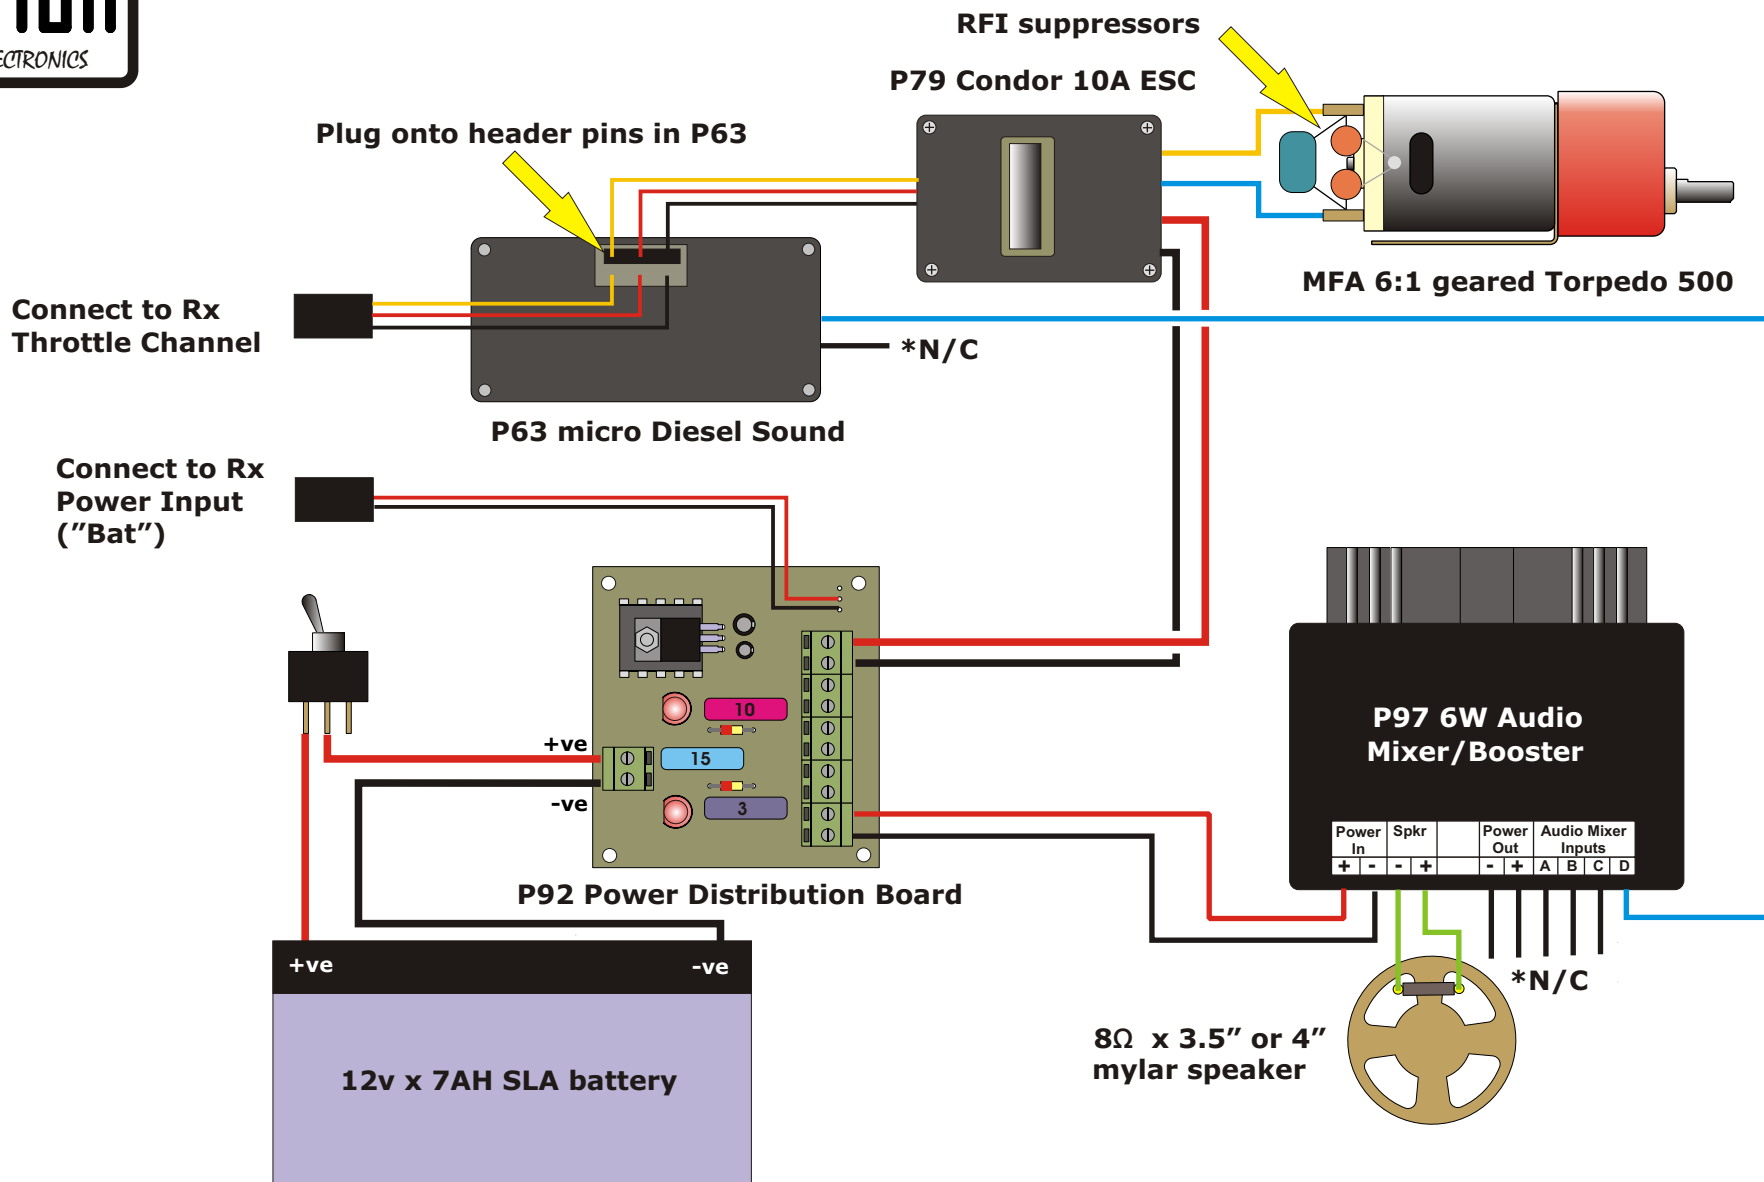

SUGGESTED INSTALLATION OF ACTION UNITS IN KRICK "SIRIUS" CRAB BOAT FOR MR JOHN TYBJERG

*N/C = No connection to this terminal

Drawn by Dave Millbourn