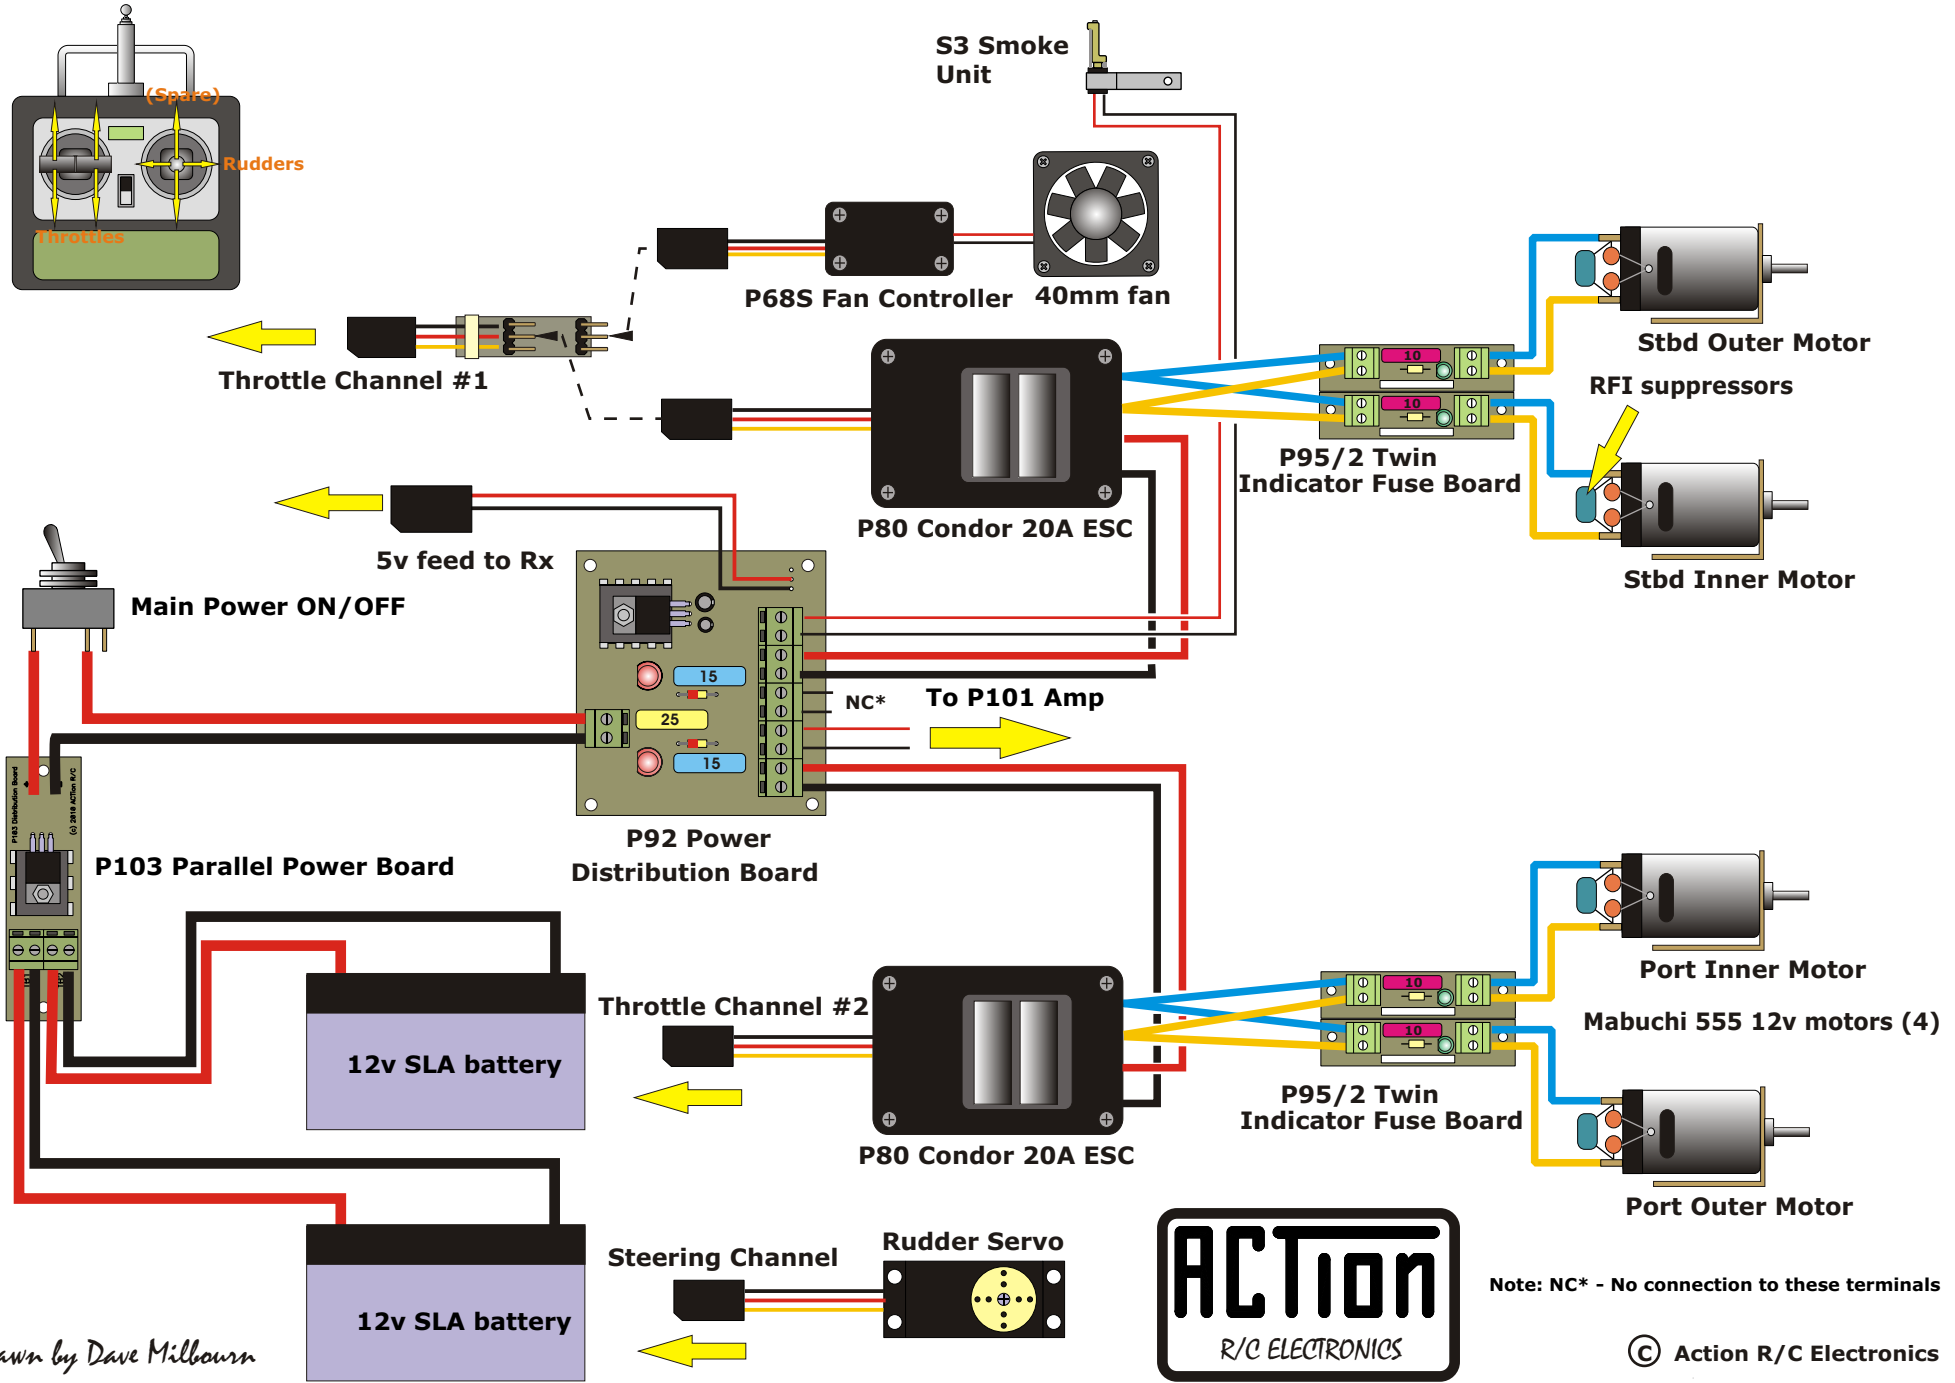

**SUGGESTED INSTALLATION OF ACTION ELECTRONICS IN Fleetscale "HMS Hood" for Mr Richard Cord**

Drawn by Dave Milbourn

© Action R/C Electronics