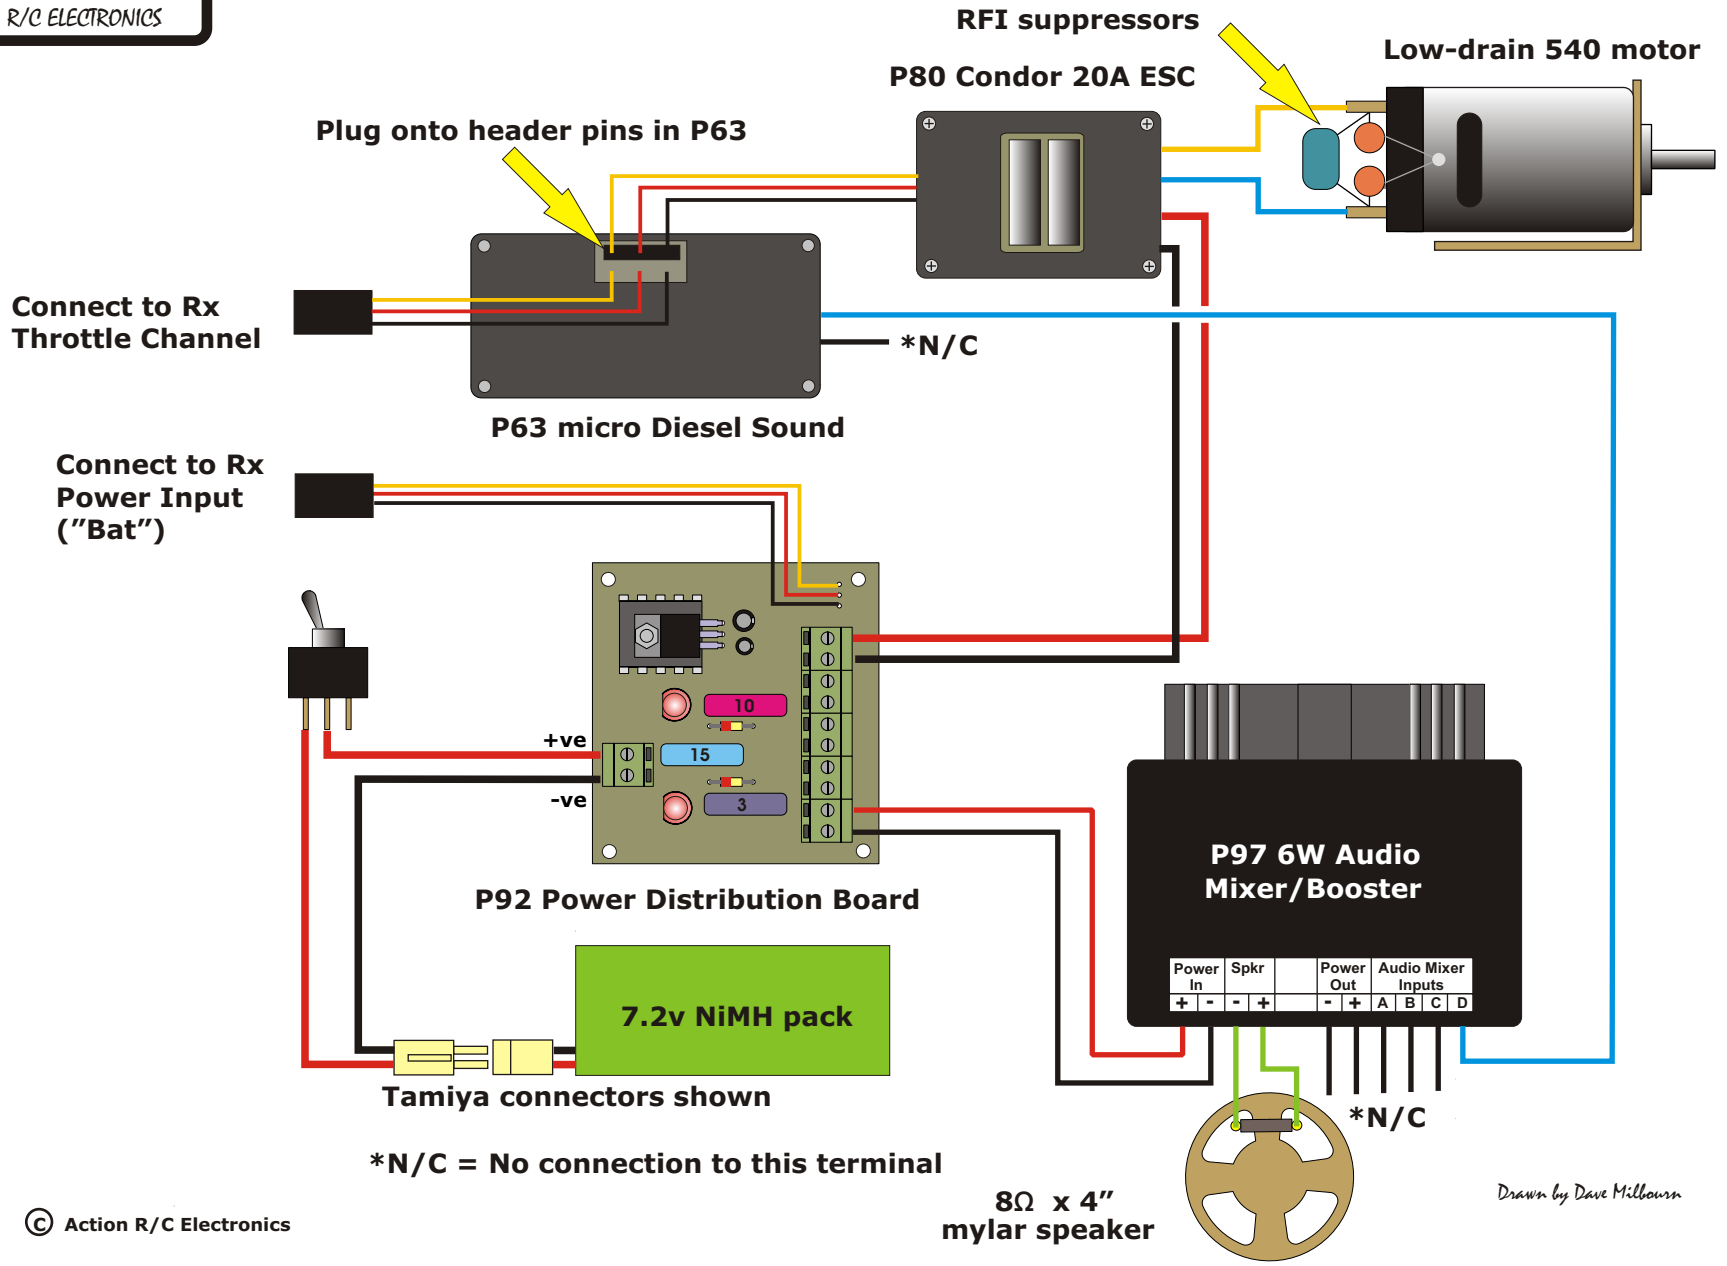

SUGGESTED INSTALLATION OF ACTION UNITS IN 36" FISHING COBLE FOR MR DAN WALKER

Drawn by Dave Milbourn