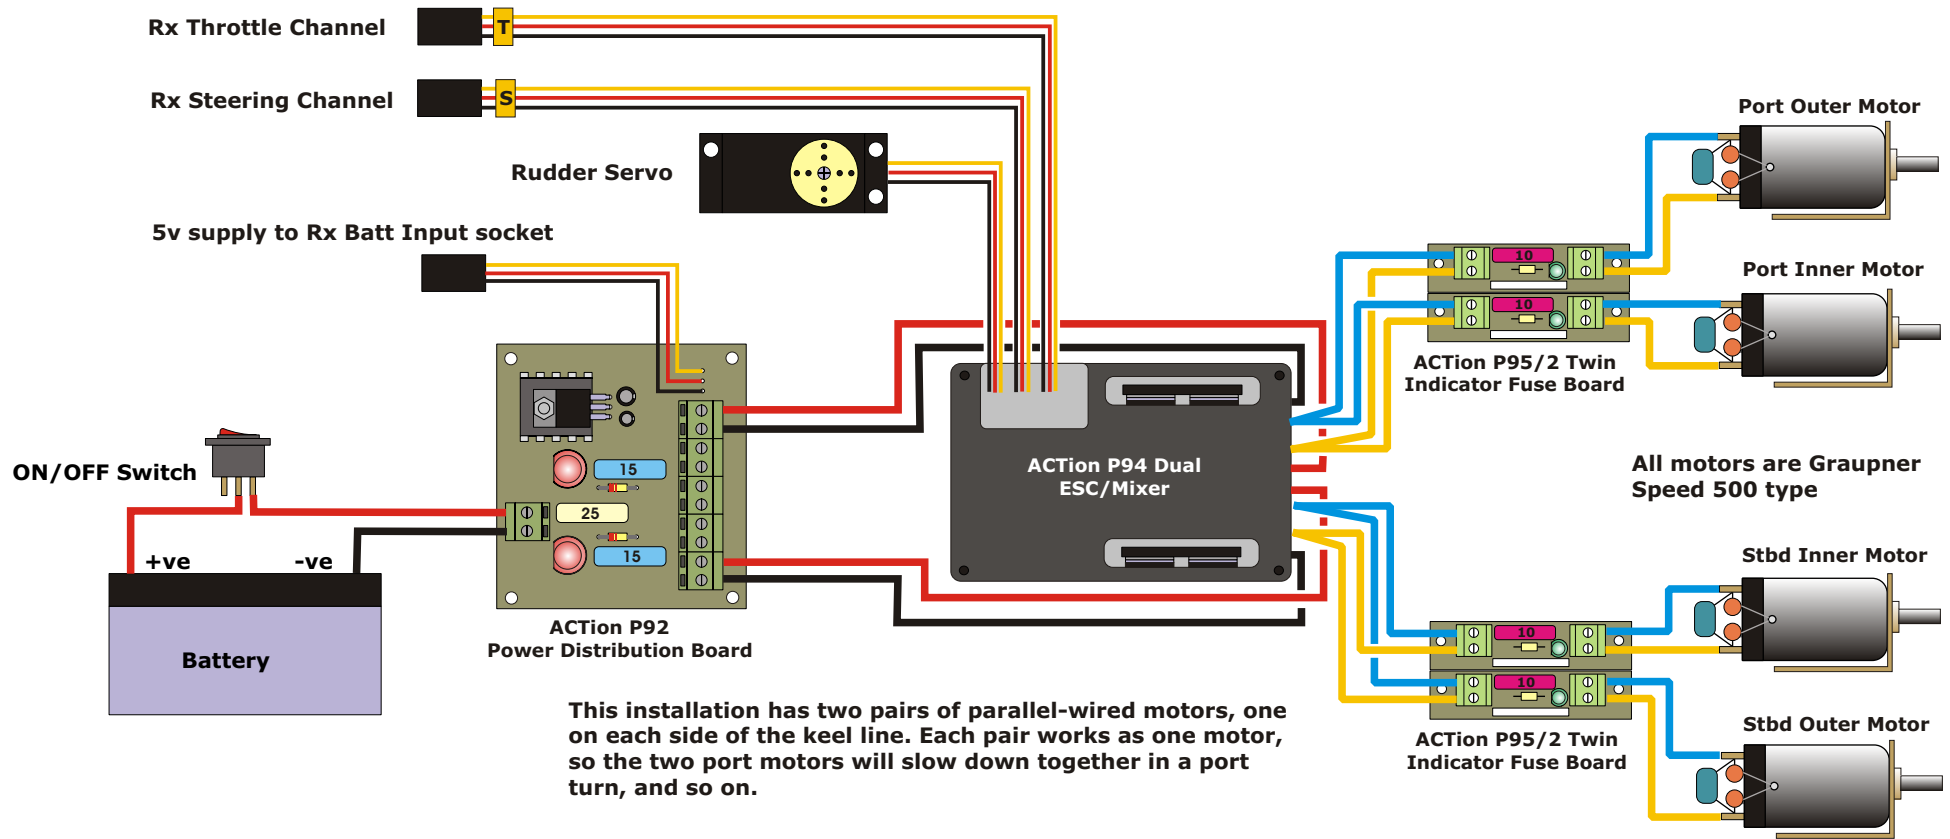

SUGGESTED INSTALLATION OF ACTION UNITS IN FAIRMILE TYPE D MODEL FOR MR MIKE HARRIS

Drawn by Dave Milbourn
 © Action R/C Electronics