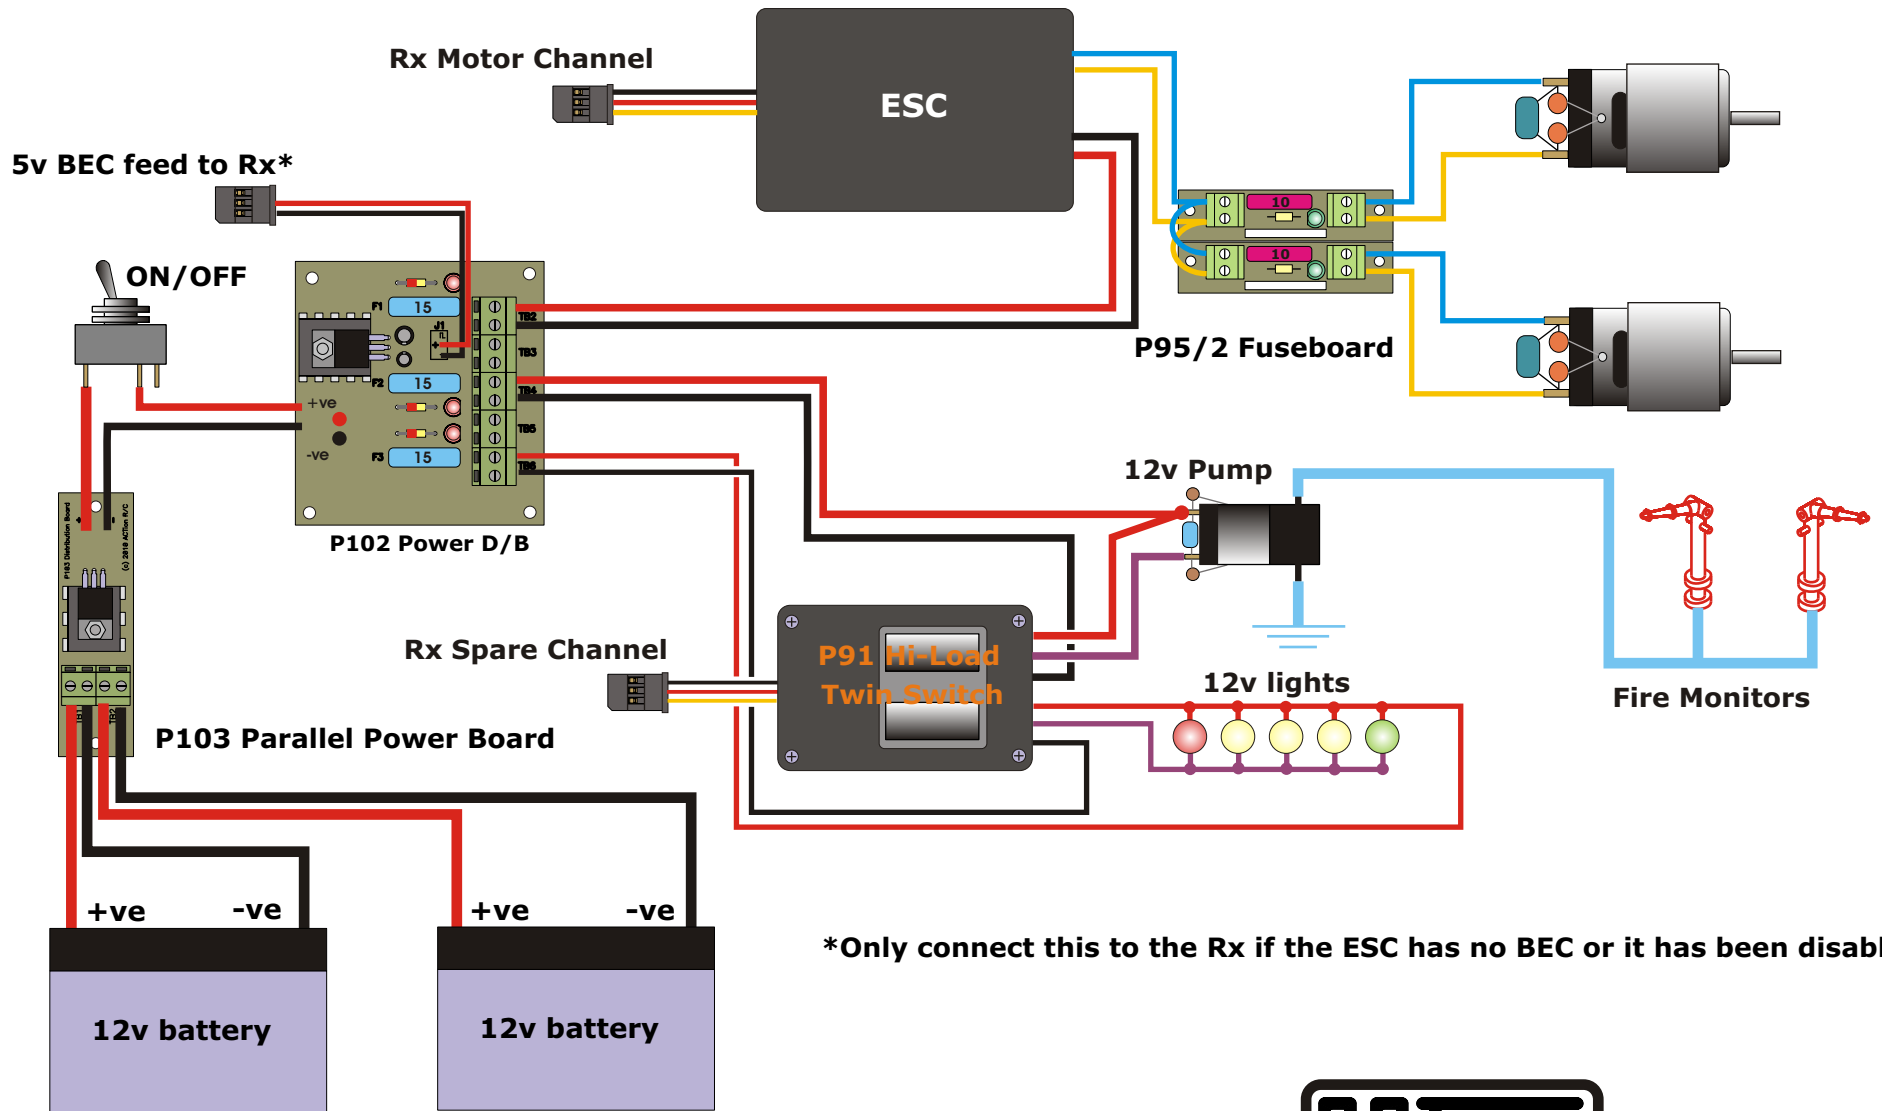

***SUGGESTED INSTALLATION OF ACTION ELECTRONICS IN "ELDERGARTH" FOR MR CLIVE EDWARDS***

**\*Only connect this to the Rx if the ESC has no BEC or it has been disabled**