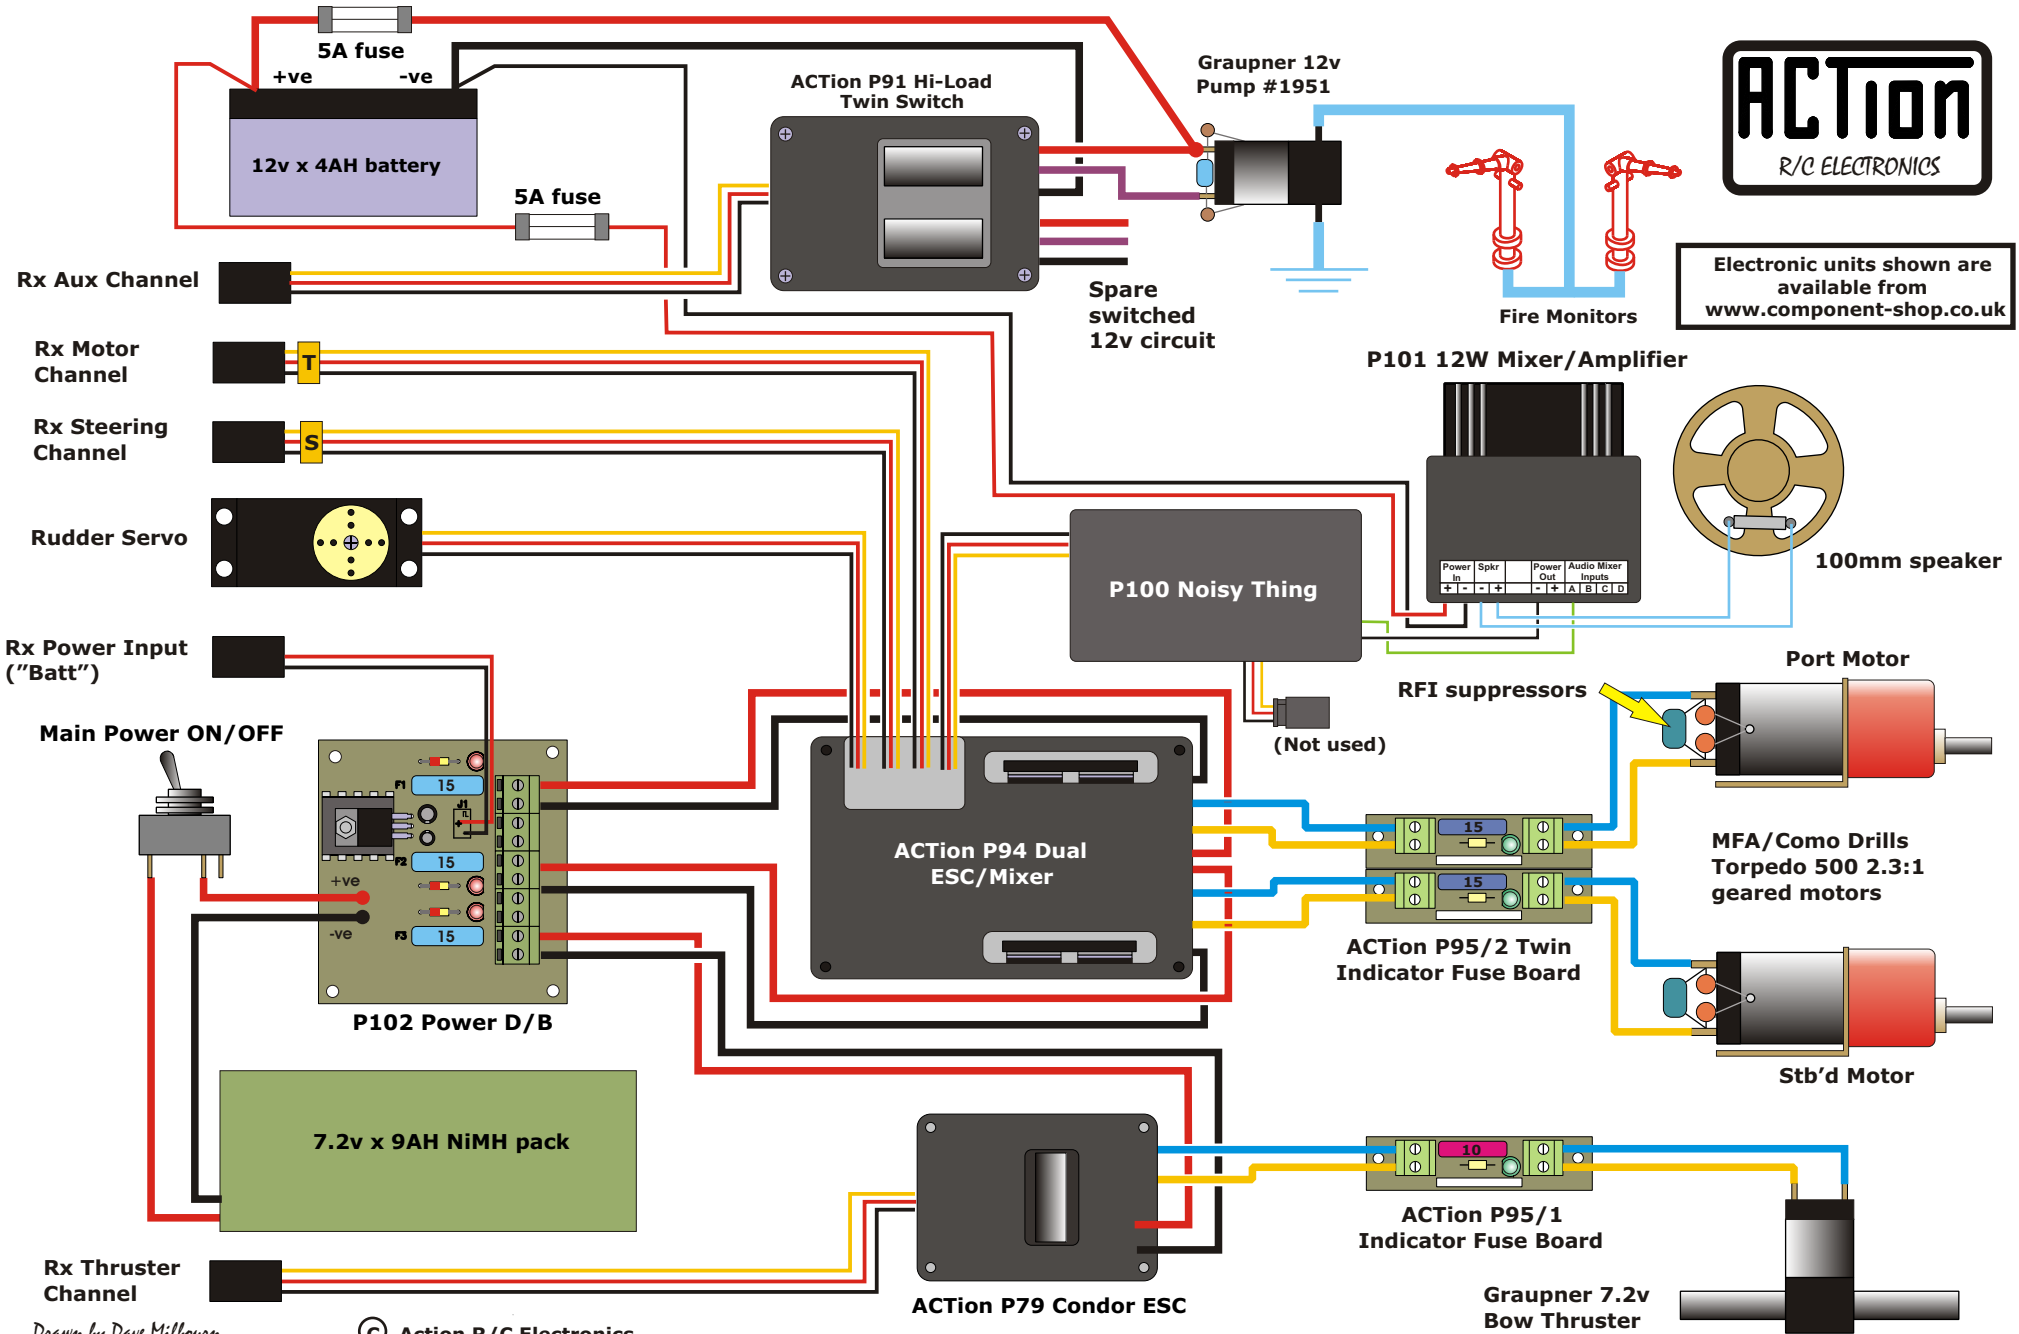

SUGGESTED INSTALLATION OF ACTION UNITS IN MODEL SLIPWAY "DUTCH COURAGE" FOR MR OWEN PUGH

Drawn by Dave Millbourn

© Action R/C Electronics