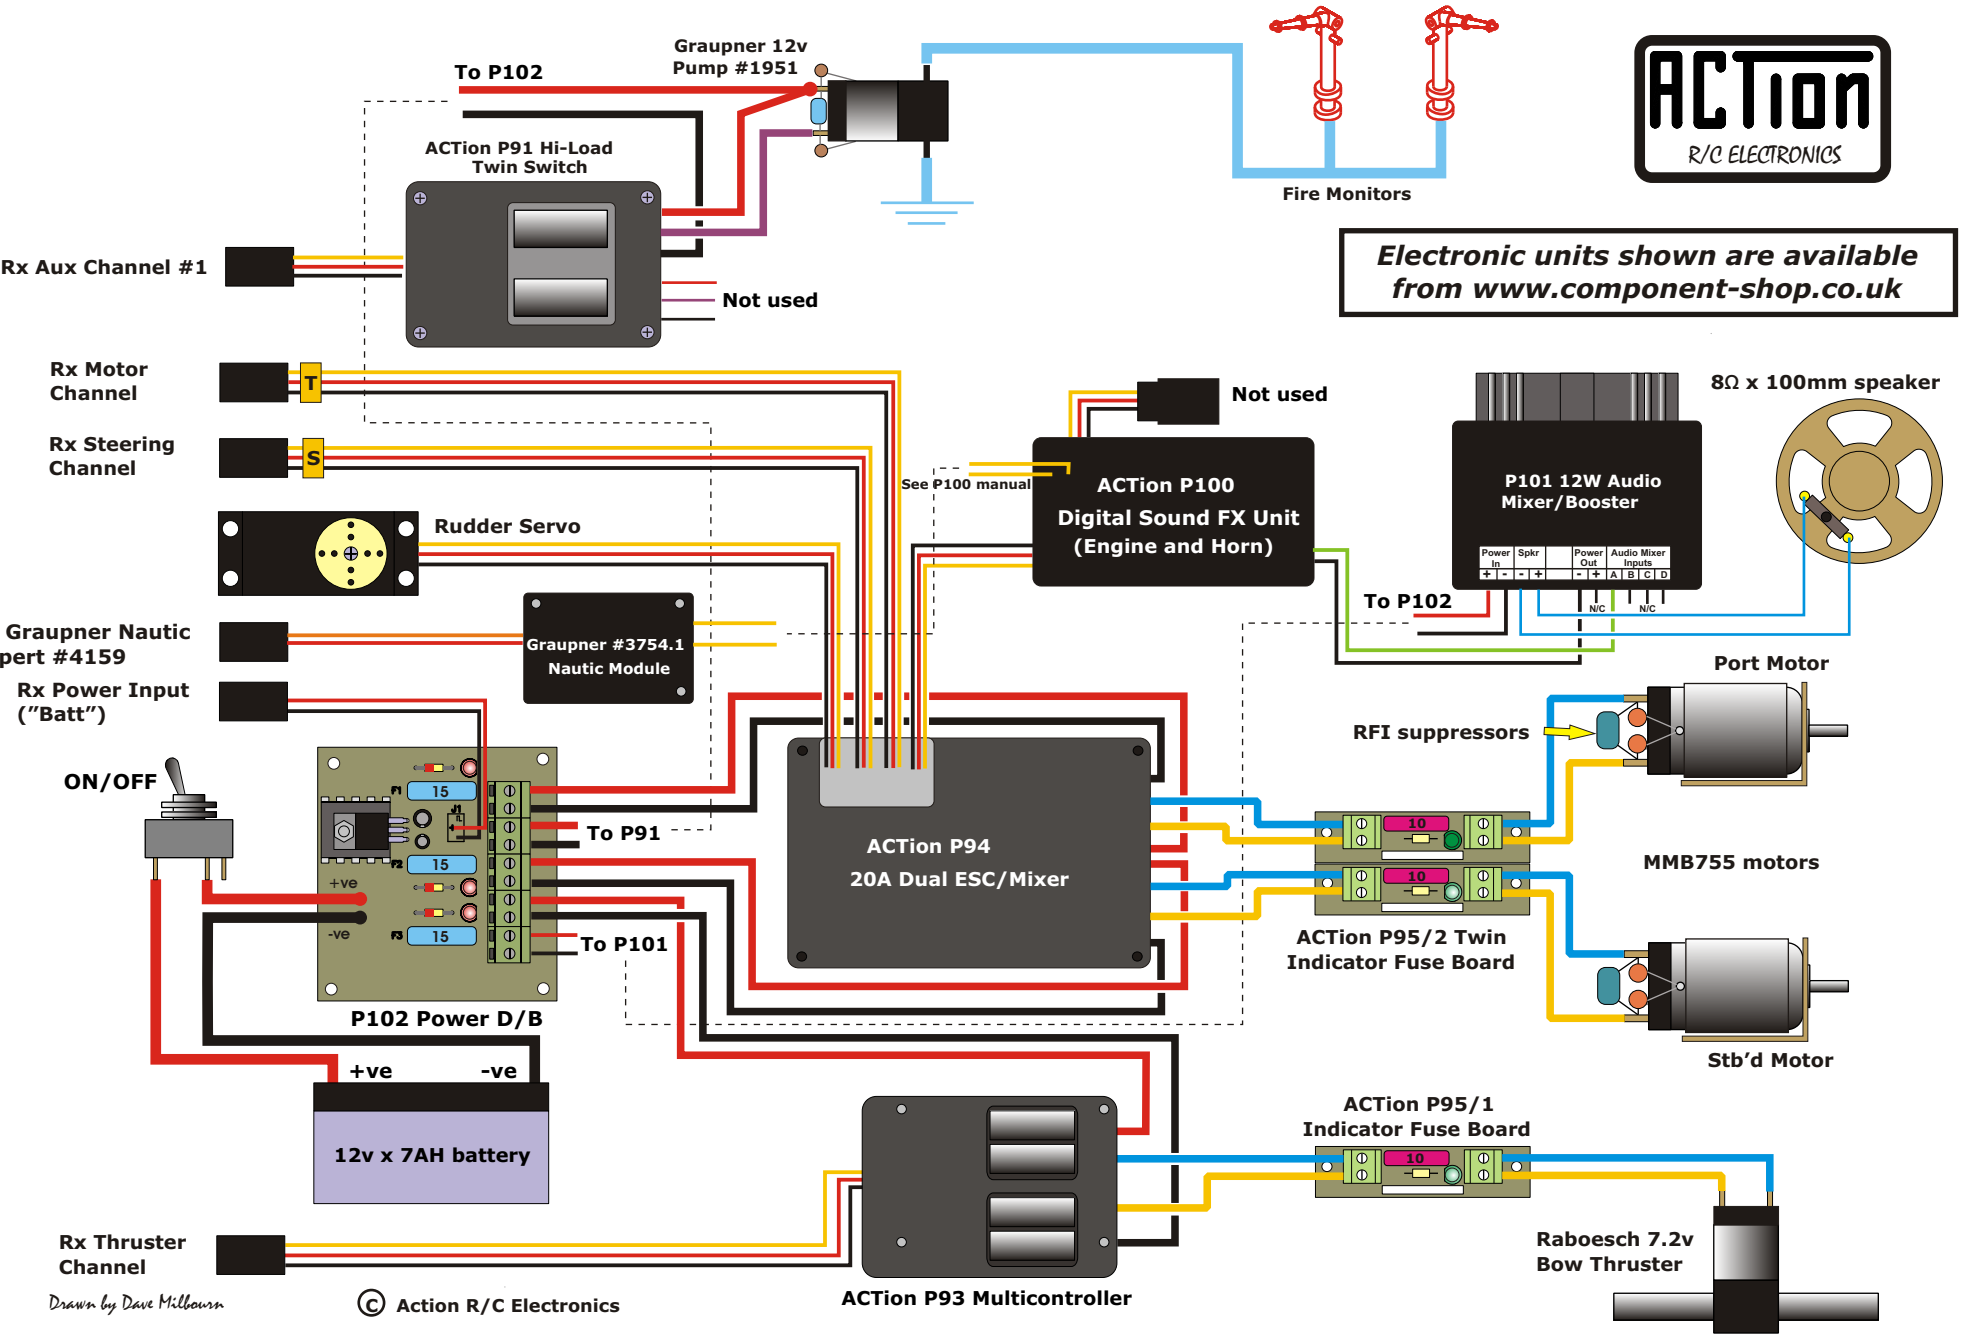

SUGGESTED INSTALLATION OF ACTION UNITS IN MODEL SLIPWAY "AZIZ" FOR MR ACHIM LAMPRECHT (Dwg #1)

Electronic units shown are available from www.component-shop.co.uk

Drawn by Dave Millbourn

© Action R/C Electronics

ACTION P93 Multicontroller