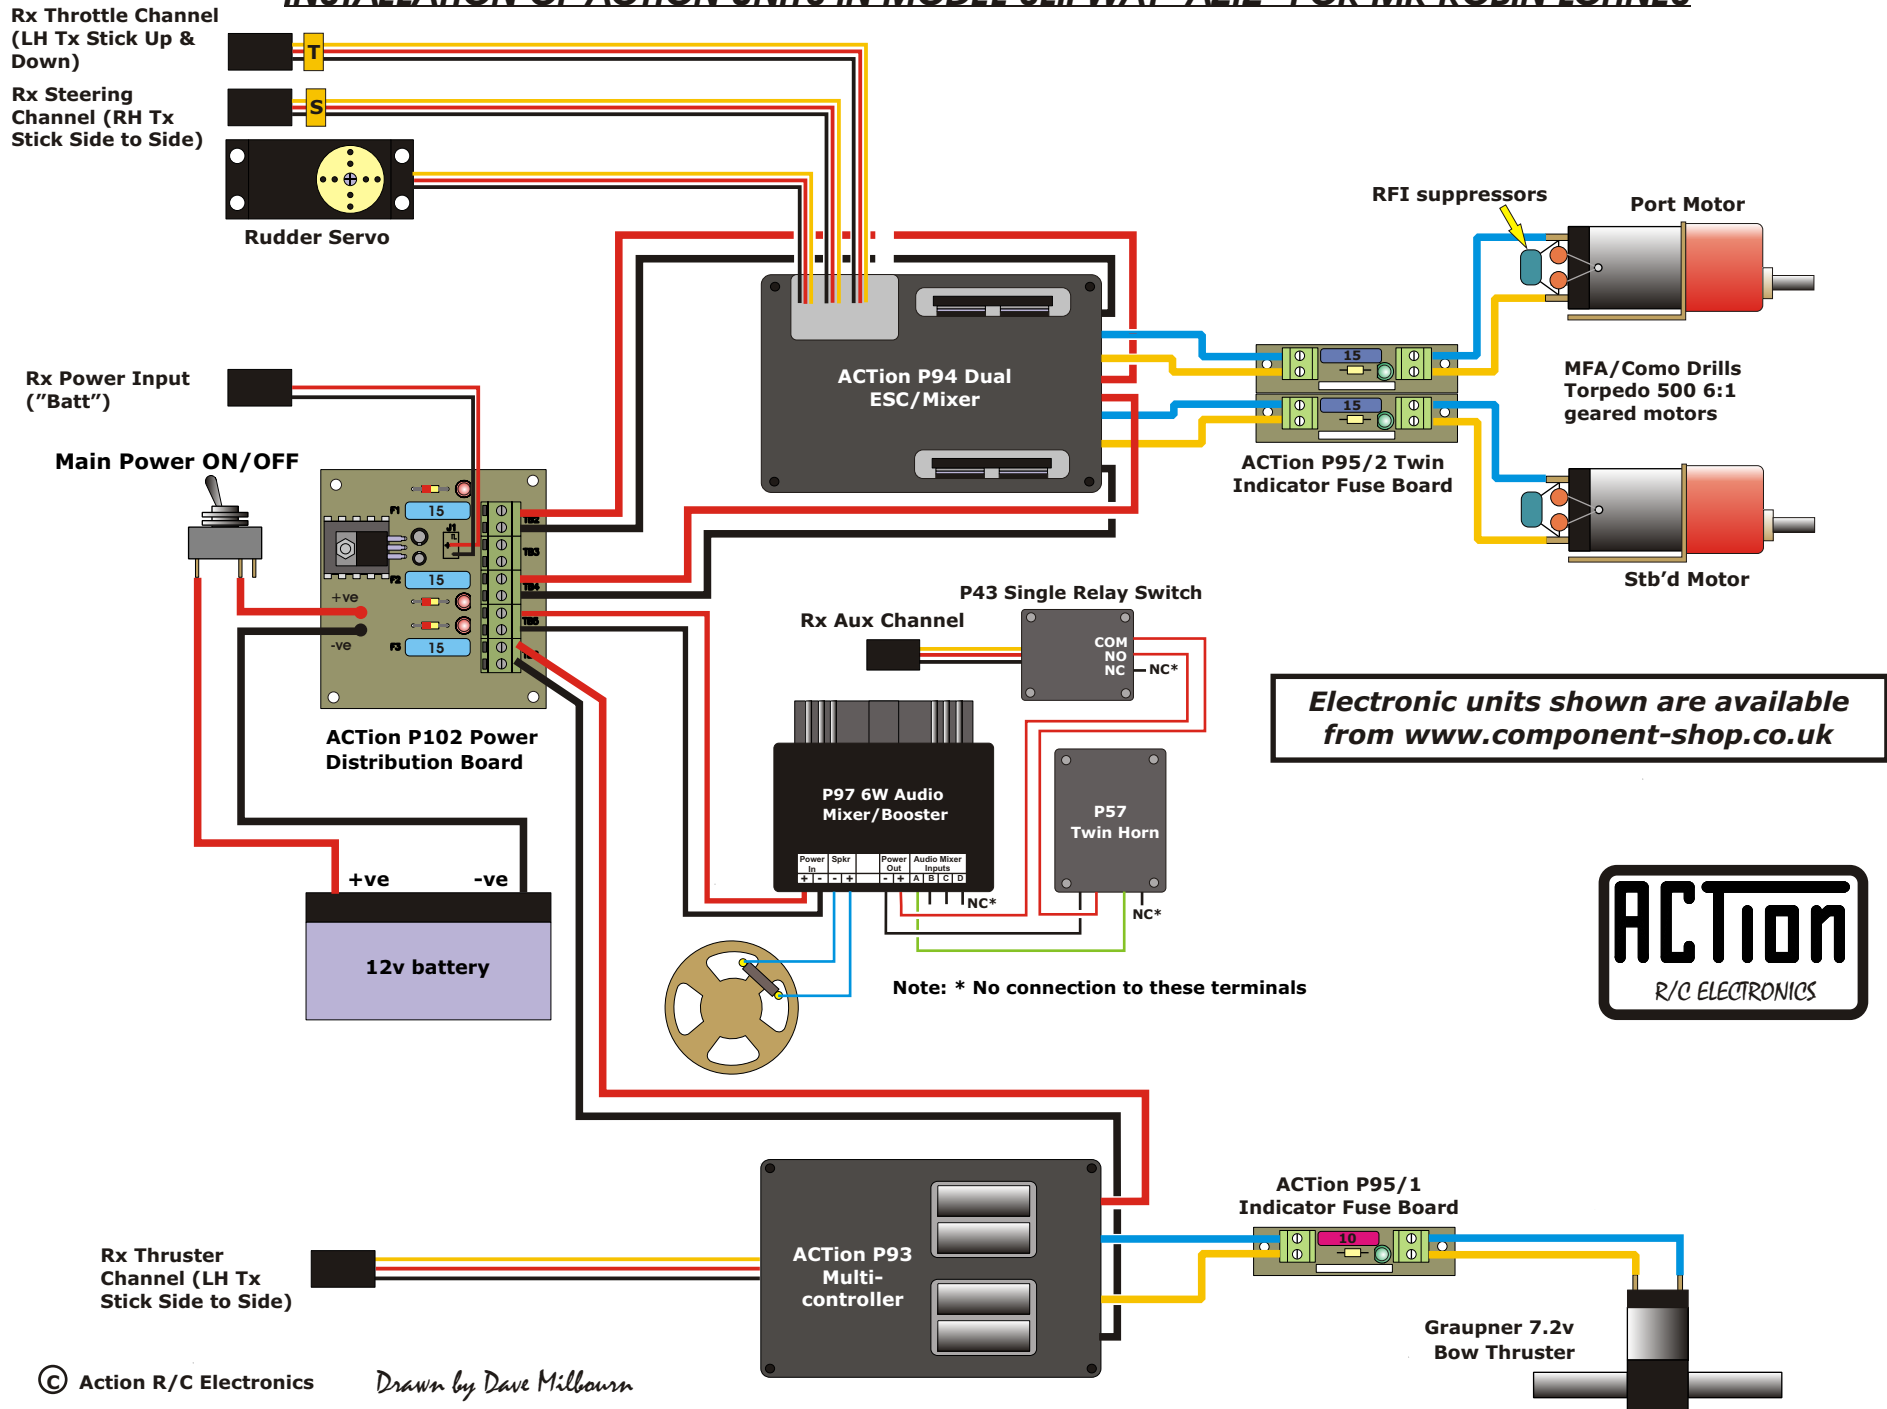

INSTALLATION OF ACTION UNITS IN MODEL SLIPWAY "AZIZ" FOR MR ROBIN LOHNES

Electronic units shown are available from www.component-shop.co.uk